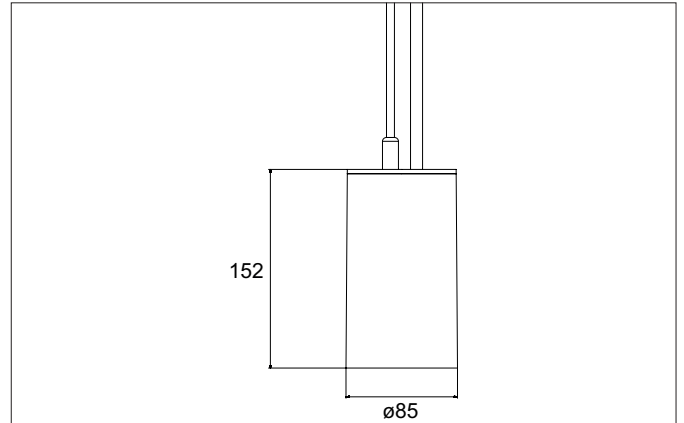

TRAXX MAXI LED pendant luminaire, DALI
Article no. 88884173DA

Light.
For Generations.

Tender

LED pendant luminaire, DALI, Round., Hight 163.0 mm, for pendulum mounting. Pendulum length max. 1500.0 mm Weight 0.914 kg, with rotationssymmetrical, deep, wide distributed light intensity. optimal light distribution due to a glass transparent cover. Luminous flux 3.710 lm, Power 1 x 28 W, Light colour warm white, Correlated color temprature (CCT) 3.000 K, Colour rendering index CRI > 90, Rated life time L80/B50 at 25 °C: 50.000 h, Housing material: Aluminium / Glass / Plastic, Colour: White structure, Permissible ambient temperature (ta): -20 °C - +25 °C, Protection class (EN 61140): I, Degree of protection (DIN EN 60529): IP20, .With electronic driver, DALI dimmable.

Article data	
Article no.	88884173DA
GTIN	4251433995234
Series name	TRAXX MAXI
Short description	LED pendant luminaire, DALI
Material	Aluminium / Glass / Plastic
Colour	White
Type of surface	Structure
Shape	Round
Hight	163 mm
Weight	0.914 kg

TRAXX MAXI LED pendant luminaire, DALI

Article no. 88884173DA

Light.
For Generations.

Lighting technology	
Colour temperature	3.000 K
Light colour	White
Light output	Direct
Luminous flux	3,710 lm
System efficiency	132 lm/W
McAdam-Step	McAdam-Step 3
Colour rendering	CRI > 90
Reflector	High-gloss
Beam angle	40°
Light sharing	Symmetric
Adjustable color temperature	No

Mounting technology	
Mounting method	Suspended
Place of installation	Ceiling-mounted
Adjustability	Not adjustable
stamp	UKCA
Pendulum length max.	1,500 mm
Material cover	Glass transparent
Suitable for through-wiring	No