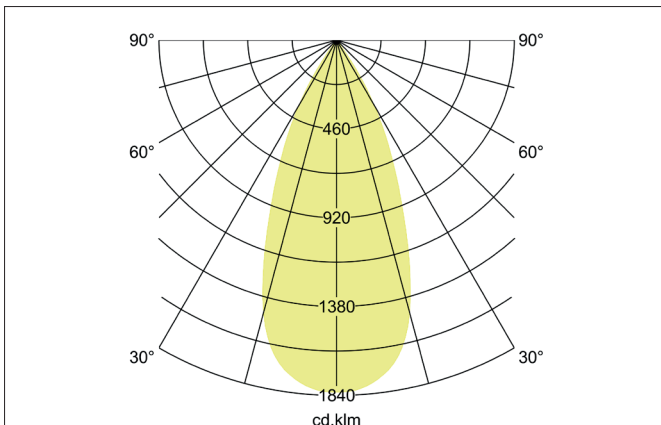

TRAXX MAXI LED pendant luminaire, DALI
Article no. 88884173DA

Light.
For Generations.

Tender

LED pendant luminaire, DALI, Round., Hight 163.0 mm, for pendulum mounting. Pendulum length max. 1500.0 mm Weight 0.914 kg, with rotationssymmetrical, deep, wide distributed light intensity. optimal light distribution due to a glass transparent cover. Luminous flux 3.710 lm, Power 1 x 28 W, Light colour warm white, Correlated color temprature (CCT) 3.000 K, Colour rendering index CRI > 90, Rated life time L80/B50 at 25 °C: 50.000 h, Housing material: Aluminium / Glass / Plastic, Colour: White structure, Permissible ambient temperature (ta): -20 °C - +25 °C, Protection class (EN 61140): I, Degree of protection (DIN EN 60529): IP20, .With electronic driver, DALI dimmable.

Article data	
Article no.	88884173DA
GTIN	4251433995234
Series name	TRAXX MAXI
Short description	LED pendant luminaire, DALI
Material	Aluminium / Glass / Plastic
Colour	White
Type of surface	Structure
Shape	Round
Hight	163 mm
Weight	0.914 kg

TRAXX MAXI LED pendant luminaire, DALI

Article no. 88884173DA

Light.
For Generations.

Lighting technology	
Colour temperature	3.000 K
Light colour	White
Light output	Direct
Luminous flux	3,710 lm
System efficiency	132 lm/W
McAdam-Step	McAdam-Step 3
Colour rendering	CRI > 90
Reflector	High-gloss
Beam angle	40°
Light sharing	Symmetric
Adjustable color temperature	No