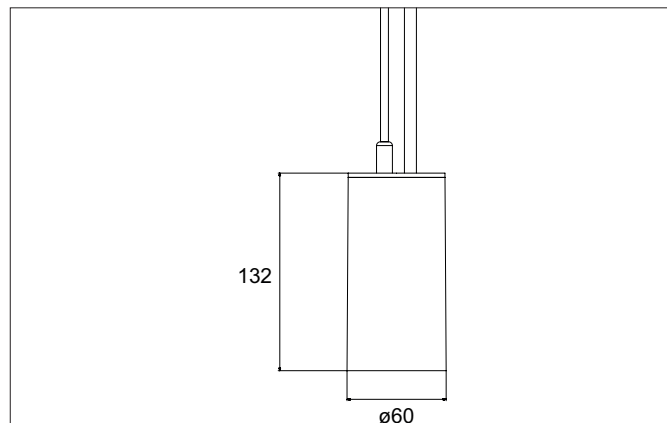

TRAXX MIDI LED pendant luminaire, on/off switchable

Article no. 88873183

Light.
For Generations.**Tender**

LED pendant luminaire, on/off switchable, Round., Hight 153.0 mm, for pendulum mounting. Pendulum length max. 1500.0 mm Weight 0.549 kg, with rotationssymmetrical, deep, wide distributed light intensity. optimal light distribution due to a glass transparent cover. Luminous flux 2.408 lm, Power 1 x 20 W, Light colour warm white, Correlated color temprature (CCT) 3.000 K, Colour rendering index CRI > 90, Rated life time L80/B50 at 25 °C: 50.000 h, Housing material: Aluminium, Colour: Black structure, Permissible ambient temperature (ta): -20 °C - +25 °C, Protection class (EN 61140): I, Degree of protection (DIN EN 60529): IP20, .With electronic driver, on/off switchable.

Article data	
Article no.	88873183
GTIN	4251433978039
Series name	TRAXX MIDI
Short description	LED pendant luminaire, on/off switchable
Material	Aluminium
Colour	Black
Type of surface	Structure
Shape	Round
Hight	153 mm
Weight	0.549 kg

Mounting technology	
Mounting method	Suspended
Place of installation	Ceiling-mounted
Adjustability	Not adjustable
stamp	UKCA
Pendulum length max.	1,500 mm
Material cover	Glass transparent
Suitable for through-wiring	No

Packing data	
Gross weight	0.613 kg
Length of packaging	170 mm
Packaging width	170 mm
Packaging height	110 mm
Disposal at end of life	This product must not be disposed of with household waste. You are obliged, to dispose of such electrical waste separately. By disposing of electrical waste and other old or defective electronics separately, you support recycling or other forms of re-use. In that way you help to take care and to avoid that harmful substances get into the environment.