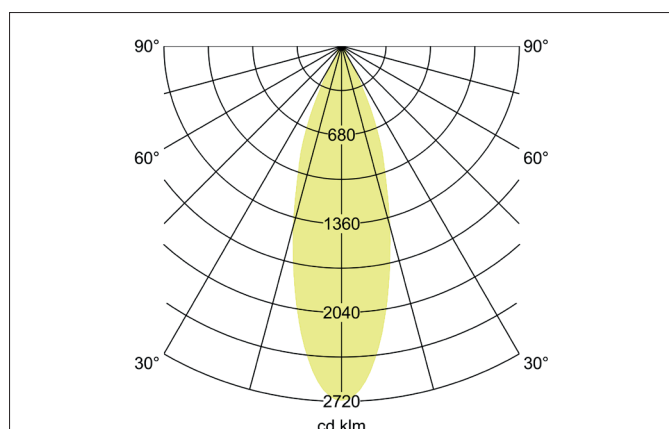

TRAXX MIDI LED pendant luminaire, on/off switchable

Article no. 88873183

Light.
For Generations.**Tender**

LED pendant luminaire, on/off switchable, Round., Hight 153.0 mm, for pendulum mounting. Pendulum length max. 1500.0 mm Weight 0.549 kg, with rotationssymmetrical, deep, wide distributed light intensity. optimal light distribution due to a glass transparent cover. Luminous flux 2.408 lm, Power 1 x 20 W, Light colour warm white, Correlated color temprature (CCT) 3.000 K, Colour rendering index CRI > 90, Rated life time L80/B50 at 25 °C: 50.000 h, Housing material: Aluminium, Colour: Black structure, Permissible ambient temperature (ta): -20 °C - +25 °C, Protection class (EN 61140): I, Degree of protection (DIN EN 60529): IP20, .With electronic driver, on/off switchable.