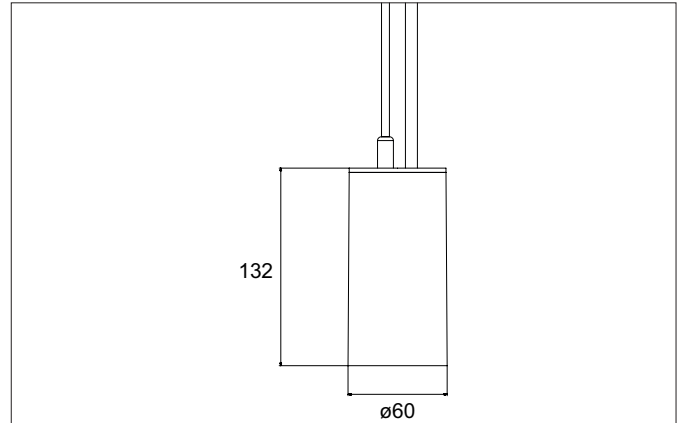

**TRAXX MIDI LED pendant luminaire, on/off switchable**

Article no. 88873174

Light.  
For Generations.**Tender**

LED pendant luminaire, on/off switchable, Round., Hight 153.0 mm, for pendulum mounting. Pendulum length max. 1500.0 mm Weight 0.549 kg, with rotationssymmetrical, deep, wide distributed light intensity. optimal light distribution due to a glass transparent cover. Luminous flux 2.430 lm, Power 1 x 20 W, Light colour neutral white, Correlated color temprature (CCT) 4.000 K, Colour rendering index CRI > 90, Rated life time L80/B50 at 25 °C: 50.000 h, Housing material: Aluminium, Colour: White structure, Permissible ambient temperature (ta): -20 °C - +25 °C, Protection class (EN 61140): I, Degree of protection (DIN EN 60529): IP20, .With electronic driver, on/off switchable.

Article data	
Article no.	88873174
GTIN	4251433977636
Series name	TRAXX MIDI
Short description	LED pendant luminaire, on/off switchable
Material	Aluminium
Colour	White
Type of surface	Structure
Shape	Round
Hight	153 mm
Weight	0.549 kg

Mounting technology	
Mounting method	Suspended
Place of installation	Ceiling-mounted
Adjustability	Not adjustable
stamp	UKCA
Pendulum length max.	1,500 mm
Material cover	Glass transparent
Suitable for through-wiring	No

Packing data	
Gross weight	0.613 kg
Length of packaging	170 mm
Packaging width	170 mm
Packaging height	110 mm
Disposal at end of life	This product must not be disposed of with household waste. You are obliged, to dispose of such electrical waste separately. By disposing of electrical waste and other old or defective electronics separately, you support recycling or other forms of re-use. In that way you help to take care and to avoid that harmful substances get into the environment.