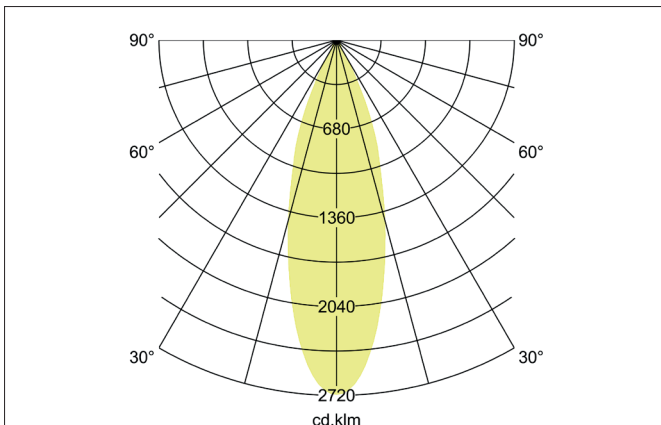

**TRAXX MIDI LED pendant luminaire, on/off switchable**

Article no. 88873174

Light.  
For Generations.**Tender**

LED pendant luminaire, on/off switchable, Round., Hight 153.0 mm, for pendulum mounting. Pendulum length max. 1500.0 mm Weight 0.549 kg, with rotationssymmetrical, deep, wide distributed light intensity. optimal light distribution due to a glass transparent cover. Luminous flux 2.430 lm, Power 1 x 20 W, Light colour neutral white, Correlated color temprature (CCT) 4.000 K, Colour rendering index CRI > 90, Rated life time L80/B50 at 25 °C: 50.000 h, Housing material: Aluminium, Colour: White structure, Permissible ambient temperature (ta): -20 °C - +25 °C, Protection class (EN 61140): I, Degree of protection (DIN EN 60529): IP20, .With electronic driver, on/off switchable.