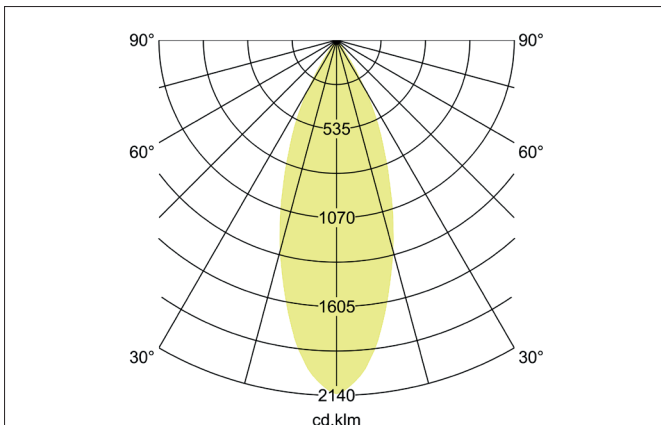

TRAXX MINI LED pendant luminaire, direct

Article no. 88864174

Light.
For Generations.**Tender**

LED pendant luminaire, direct, Round., Hight 133.0 mm, for pendulum mounting. Pendulum length max. 1500.0 mm Weight 0.549 kg, with rotationssymmetrical, deep, wide distributed light intensity. optimal light distribution due to a glass transparent cover. Luminous flux 1.821 lm, Power 1 x 14,5 W, Light colour neutral white, Correlated color temprature (CCT) 4.000 K, Colour rendering index CRI > 90, Rated life time L80/B50 at 25 °C: 50.000 h, Housing material: Aluminium / Glass / Plastic, Colour: White structure, Permissible ambient temperature (ta): -20 °C - +25 °C, Protection class (EN 61140): I, Degree of protection (DIN EN 60529): IP20, .With electronic driver, on/off swit-

Article data	
Article no.	88864174
GTIN	4251433977643
Series name	TRAXX MINI
Short description	LED pendant luminaire, direct
Material	Aluminium / Glass / Plastic
Colour	White
Type of surface	Structure
Shape	Round
Hight	133 mm
Weight	0.549 kg

TRAXX MINI LED pendant luminaire, direct

Article no. 88864174

Light.
For Generations.

Lighting technology	
Colour temperature	4.000 K
Light colour	White
Light output	Direct
Luminous flux	1,821 lm
System efficiency	126 lm/W
McAdam-Step	McAdam-Step 3
Colour rendering	CRI > 90
Reflector	High-gloss
Beam angle	40°
Light sharing	Symmetric
Adjustable color temperature	No