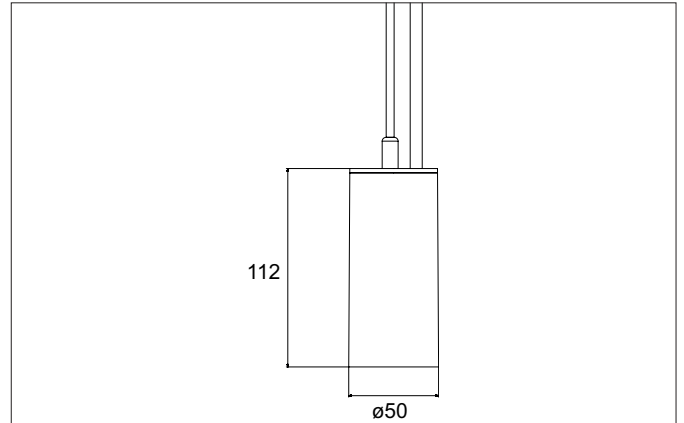

TRAXX MINI LED pendant luminaire, direct

Article no. 88864174

Light.
For Generations.**Tender**

LED pendant luminaire, direct, Round., Hight 133.0 mm, for pendulum mounting. Pendulum length max. 1500.0 mm Weight 0.549 kg, with rotationssymmetrical, deep, wide distributed light intensity. optimal light distribution due to a glass transparent cover. Luminous flux 1.821 lm, Power 1 x 14,5 W, Light colour neutral white, Correlated color temprature (CCT) 4.000 K, Colour rendering index CRI > 90, Rated life time L80/B50 at 25 °C: 50.000 h, Housing material: Aluminium / Glass / Plastic, Colour: White structure, Permissible ambient temperature (ta): -20 °C - +25 °C, Protection class (EN 61140): I, Degree of protection (DIN EN 60529): IP20, .With electronic driver, on/off swit-

Article data	
Article no.	88864174
GTIN	4251433977643
Series name	TRAXX MINI
Short description	LED pendant luminaire, direct
Material	Aluminium / Glass / Plastic
Colour	White
Type of surface	Structure
Shape	Round
Hight	133 mm
Weight	0.549 kg

TRAXX MINI LED pendant luminaire, direct

Article no. 88864174

Light.
For Generations.

Lighting technology	
Colour temperature	4.000 K
Light colour	White
Light output	Direct
Luminous flux	1,821 lm
System efficiency	126 lm/W
McAdam-Step	McAdam-Step 3
Colour rendering	CRI > 90
Reflector	High-gloss
Beam angle	40°
Light sharing	Symmetric
Adjustable color temperature	No

Mounting technology	
Mounting method	Suspended
Place of installation	Ceiling-mounted
Adjustability	Not adjustable
stamp	UKCA
Pendulum length max.	1,500 mm
Material cover	Glass transparent
Suitable for through-wiring	No