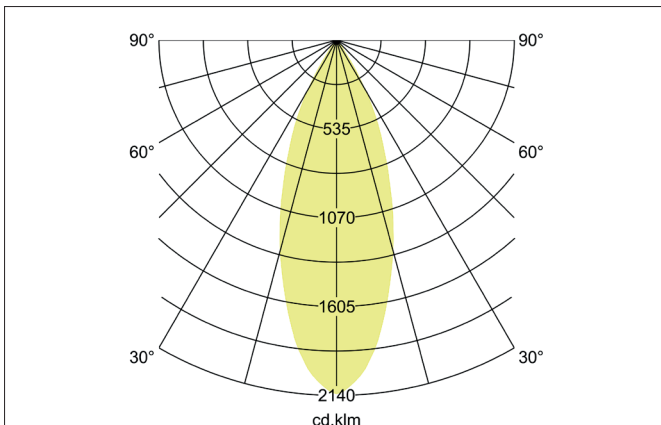

TRAXX MINI LED pendant luminaire, direct

Article no. 88864173

Light.
For Generations.**Tender**

LED pendant luminaire, direct, Round., Hight 133.0 mm, for pendulum mounting. Pendulum length max. 1500.0 mm Weight 0.549 kg, with rotationssymmetrical, deep, wide distributed light intensity. optimal light distribution due to a glass transparent cover. Luminous flux 1.846 lm, Power 1 x 14,5 W, Light colour warm white, Correlated color temprature (CCT) 3.000 K, Colour rendering index CRI > 90, Rated life time L80/B50 at 25 °C: 50.000 h, Housing material: Aluminium / Glass / Plastic, Colour: White structure, Permissible ambient temperature (ta): -20 °C - +25 °C, Protection class (EN 61140): I, Degree of protection (DIN EN 60529): IP20, .With electronic driver, on/off switchable.

Article data	
Article no.	88864173
GTIN	4251433976943
Series name	TRAXX MINI
Short description	LED pendant luminaire, direct
Material	Aluminium / Glass / Plastic
Colour	White
Type of surface	Structure
Shape	Round
Hight	133 mm
Weight	0.549 kg

TRAXX MINI LED pendant luminaire, direct

Article no. 88864173

Light.
For Generations.

Lighting technology	
Colour temperature	3.000 K
Light colour	White
Light output	Direct
Luminous flux	1,846 lm
System efficiency	127 lm/W
McAdam-Step	McAdam-Step 3
Colour rendering	CRI > 90
Reflector	High-gloss
Beam angle	40°
Light sharing	Symmetric
Adjustable color temperature	No