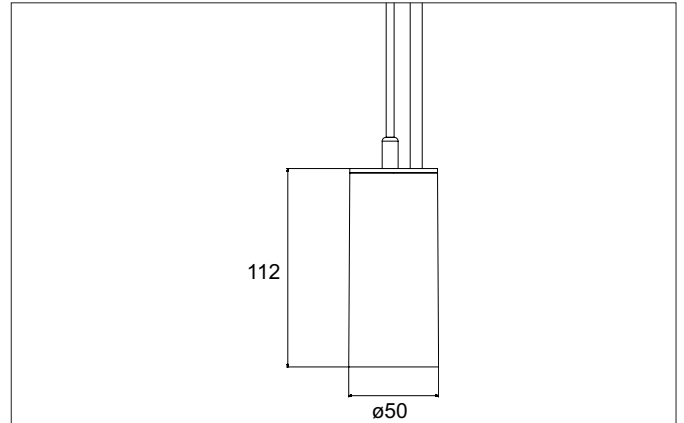

TRAXX MINI LED pendant luminaire, direct

Article no. 88864173

Light.
For Generations.**Tender**

LED pendant luminaire, direct, Round., Hight 133.0 mm, for pendulum mounting. Pendulum length max. 1500.0 mm Weight 0.549 kg, with rotationssymmetrical, deep, wide distributed light intensity. optimal light distribution due to a glass transparent cover. Luminous flux 1.846 lm, Power 1 x 14,5 W, Light colour warm white, Correlated color temprature (CCT) 3.000 K, Colour rendering index CRI > 90, Rated life time L80/B50 at 25 °C: 50.000 h, Housing material: Aluminium / Glass / Plastic, Colour: White structure, Permissible ambient temperature (ta): -20 °C - +25 °C, Protection class (EN 61140): I, Degree of protection (DIN EN 60529): IP20, .With electronic driver, on/off switchable.

Article data	
Article no.	88864173
GTIN	4251433976943
Series name	TRAXX MINI
Short description	LED pendant luminaire, direct
Material	Aluminium / Glass / Plastic
Colour	White
Type of surface	Structure
Shape	Round
Hight	133 mm
Weight	0.549 kg

TRAXX MINI LED pendant luminaire, direct

Article no. 88864173

Light.
For Generations.

Lighting technology	
Colour temperature	3.000 K
Light colour	White
Light output	Direct
Luminous flux	1,846 lm
System efficiency	127 lm/W
McAdam-Step	McAdam-Step 3
Colour rendering	CRI > 90
Reflector	High-gloss
Beam angle	40°
Light sharing	Symmetric
Adjustable color temperature	No

Mounting technology	
Mounting method	Suspended
Place of installation	Ceiling-mounted
Adjustability	Not adjustable
stamp	UKCA
Pendulum length max.	1,500 mm
Material cover	Glass transparent
Suitable for through-wiring	No