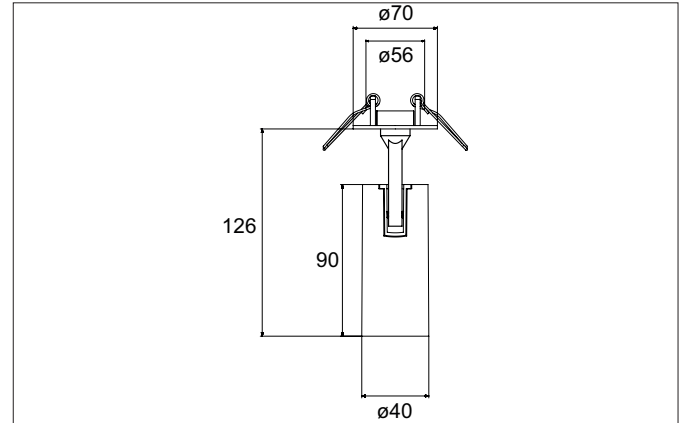

TRAXX MICRO LED semi-recessed spotlight, DALI
Article no. 88773165DA

Light.
For Generations.

Tender

LED semi-recessed spotlight, DALI, Round. Ceiling cut-out \varnothing 56 mm, Installation depth 50 mm, with rotationssymmetrical, deep, wide distributed light intensity. optimal light distribution due to a glass transparent cover. Luminous flux 1.365 lm, Power 1 x 11 W, Light colour neutral white, Correlated color temprature (CCT) 3.500 K, Colour rendering index CRI > 90, Rated life time L80/B50 at 25 °C: 50.000 h, Housing material: Aluminium, Colour: Silver structure, Permissible ambient temperature (ta): -20 °C - +25 °C, Protection class (EN 61140): II, Degree of protection (DIN EN 60529): IP20, .With electronic driver, DALI dimmable.

Article data	
Article no.	88773165DA
GTIN	4251433984016
Series name	TRAXX MICRO
Short description	LED semi-recessed spotlight, DALI
Material	Aluminium
Colour	Silver
Type of surface	Structure
Shape	Round
Built-in diameter	56 mm
Installation depth	50 mm
Weight	N.N.

TRAXX MICRO LED semi-recessed spotlight, DALI

Article no. 88773165DA

Light.
For Generations.

Lighting technology	
Colour temperature	3.500 K
Light colour	White
Light output	Direct
Luminous flux	1,365 lm
System efficiency	124 lm/W
Colour rendering	CRI > 90
Reflector	High-gloss
Beam angle	30°
Light sharing	Symmetric

Packing data	
Gross weight	0.41 kg
Length of packaging	225 mm
Packaging width	105 mm
Packaging height	105 mm
Disposal at end of life	This product must not be disposed of with household waste. You are obliged, to dispose of such electrical waste separately. By disposing of electrical waste and other old or defective electronics separately, you support recycling or other forms of re-use. In that way you help to take care and to avoid that harmful substances get into the environment.