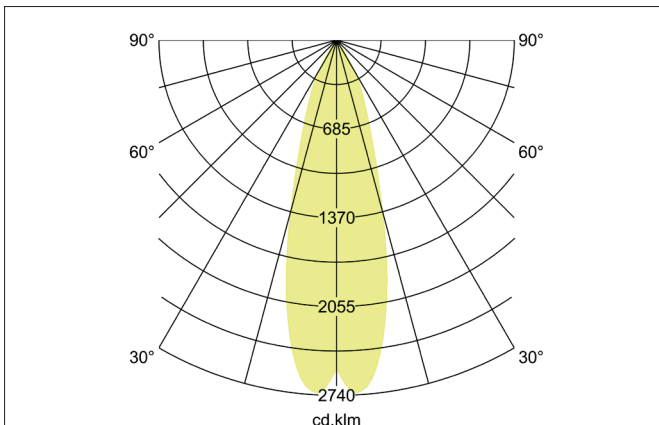

TRAXX MICRO LED semi-recessed spotlight, DALI
Article no. 88773165DA

Light.
For Generations.

Tender

LED semi-recessed spotlight, DALI, Round. Ceiling cut-out \varnothing 56 mm, Installation depth 50 mm, with rotationssymmetrical, deep, wide distributed light intensity. optimal light distribution due to a glass transparent cover. Luminous flux 1.365 lm, Power 1 x 11 W, Light colour neutral white, Correlated color temprature (CCT) 3.500 K, Colour rendering index CRI > 90, Rated life time L80/B50 at 25 °C: 50.000 h, Housing material: Aluminium, Colour: Silver structure, Permissible ambient temperature (ta): -20 °C - +25 °C, Protection class (EN 61140): II, Degree of protection (DIN EN 60529): IP20, .With electronic driver, DALI dimmable.

Article data	
Article no.	88773165DA
GTIN	4251433984016
Series name	TRAXX MICRO
Short description	LED semi-recessed spotlight, DALI
Material	Aluminium
Colour	Silver
Type of surface	Structure
Shape	Round
Built-in diameter	56 mm
Installation depth	50 mm
Weight	N.N.

TRAXX MICRO LED semi-recessed spotlight, DALI

Article no. 88773165DA

Light.
For Generations.

Lighting technology	
Colour temperature	3.500 K
Light colour	White
Light output	Direct
Luminous flux	1,365 lm
System efficiency	124 lm/W
Colour rendering	CRI > 90
Reflector	High-gloss
Beam angle	30°
Light sharing	Symmetric