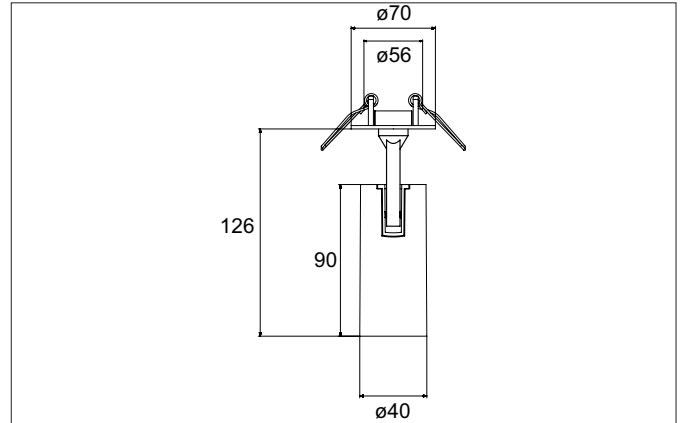

TRAXX MICRO LED semi-recessed spotlight, DALI
 Article no. 88773163DA

Light.
 For Generations.

Tender
 LED semi-recessed spotlight, DALI, Round. Ceiling cut-out Ø 56 mm, Installation depth 50 mm, with rotationssymmetrical, deep, wide distributed light intensity. optimal light distribution due to a glass transparent cover. Luminous flux 1.385 lm, Power 1 x 11 W, Light colour warm white, Correlated color temprature (CCT) 3.000 K, Colour rendering index CRI > 90, Rated life time L80/B50 at 25 °C: 50.000 h, Housing material: Aluminium, Colour: Silver structure, Permissible ambient temperature (ta): -20 °C - +25 °C, Protection class (EN 61140): II, Degree of protection (DIN EN 60529): IP20, .With electronic driver, DALI dimmable.

Article data	
Article no.	88773163DA
GTIN	4251433983422
Series name	TRAXX MICRO
Short description	LED semi-recessed spotlight, DALI
Material	Aluminium
Colour	Silver
Type of surface	Structure
Shape	Round
Built-in diameter	56 mm
Installation depth	50 mm
Weight	N.N.

TRAXX MICRO LED semi-recessed spotlight, DALI

Article no. 88773163DA

Light.
For Generations.

Lighting technology	
Colour temperature	3.000 K
Light colour	White
Light output	Direct
Luminous flux	1,385 lm
System efficiency	126 lm/W
Colour rendering	CRI > 90
Reflector	High-gloss
Beam angle	30°
Light sharing	Symmetric

Packing data	
Gross weight	0.41 kg
Length of packaging	225 mm
Packaging width	105 mm
Packaging height	105 mm
Disposal at end of life	This product must not be disposed of with household waste. You are obliged, to dispose of such electrical waste separately. By disposing of electrical waste and other old or defective electronics separately, you support recycling or other forms of re-use. In that way you help to take care and to avoid that harmful substances get into the environment.