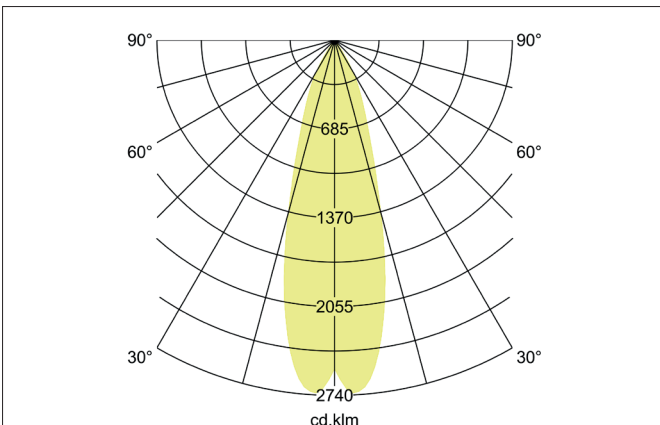

TRAXX MICRO LED semi-recessed spotlight, DALI
 Article no. 88773163DA

Light.
 For Generations.

Tender
 LED semi-recessed spotlight, DALI, Round. Ceiling cut-out Ø 56 mm, Installation depth 50 mm, with rotationssymmetrical, deep, wide distributed light intensity. optimal light distribution due to a glass transparent cover. Luminous flux 1.385 lm, Power 1 x 11 W, Light colour warm white, Correlated color temprature (CCT) 3.000 K, Colour rendering index CRI > 90, Rated life time L80/B50 at 25 °C: 50.000 h, Housing material: Aluminium, Colour: Silver structure, Permissible ambient temperature (ta): -20 °C - +25 °C, Protection class (EN 61140): II, Degree of protection (DIN EN 60529): IP20, .With electronic driver, DALI dimmable.

Article data	
Article no.	88773163DA
GTIN	4251433983422
Series name	TRAXX MICRO
Short description	LED semi-recessed spotlight, DALI
Material	Aluminium
Colour	Silver
Type of surface	Structure
Shape	Round
Built-in diameter	56 mm
Installation depth	50 mm
Weight	N.N.

TRAXX MICRO LED semi-recessed spotlight, DALI

Article no. 88773163DA

Light.
For Generations.

Lighting technology	
Colour temperature	3.000 K
Light colour	White
Light output	Direct
Luminous flux	1,385 lm
System efficiency	126 lm/W
Colour rendering	CRI > 90
Reflector	High-gloss
Beam angle	30°
Light sharing	Symmetric