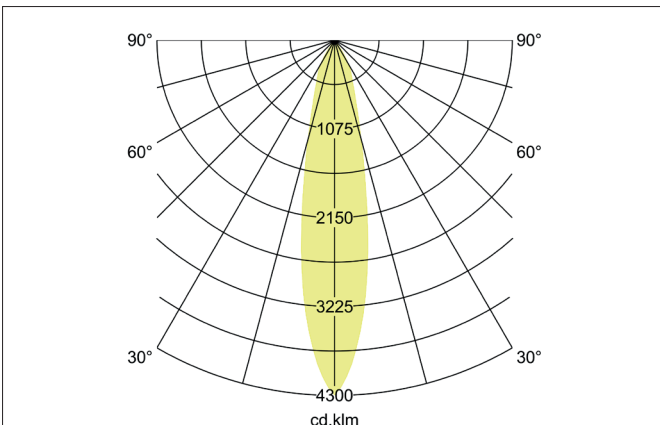

TRAXX MAXI LED recessed spotlight, on/off switchable
 Article no. 88762183

Light.
 For Generations.

Tender

LED recessed spotlight, on/off switchable, Round. Ceiling cut-out Ø 120 mm, Installation depth 130 mm, Weight 1,220 kg, with rotations-symmetrical, deep, wide distributed light intensity. optimal light distribution due to a glass transparent cover. Luminous flux 3.555 lm, Power 1 x 27 W, Light colour warm white, Correlated color temperature (CCT) 3.000 K, Colour rendering index CRI > 90, Rated life time L80/B50 at 25 °C: 50.000 h, Housing material: Aluminium / Glass / Plastic, Colour: Black structure, Permissible ambient temperature (ta): -20 °C - +25 °C, Protection class (EN 61140): II, Degree of protection (DIN EN 60529): IP20, .With electronic driver, on/off switchable.

Article data	
Article no.	88762183
GTIN	4251433974703
Series name	TRAXX MAXI
Short description	LED recessed spotlight, on/off switchable
Material	Aluminium / Glass / Plastic
Colour	Black
Type of surface	Structure
Shape	Round
Built-in diameter	120 mm
Installation depth	130 mm
Weight	1.220 kg

TRAXX MAXI LED recessed spotlight, on/off switchable

Article no. 88762183

Light.
For Generations.

Lighting technology	
Colour temperature	3.000 K
Light colour	White
Light output	Direct
Luminous flux	3,555 lm
System efficiency	132 lm/W
Colour rendering	CRI > 90
Reflector	High-gloss
Beam angle	20°
Light sharing	Symmetric