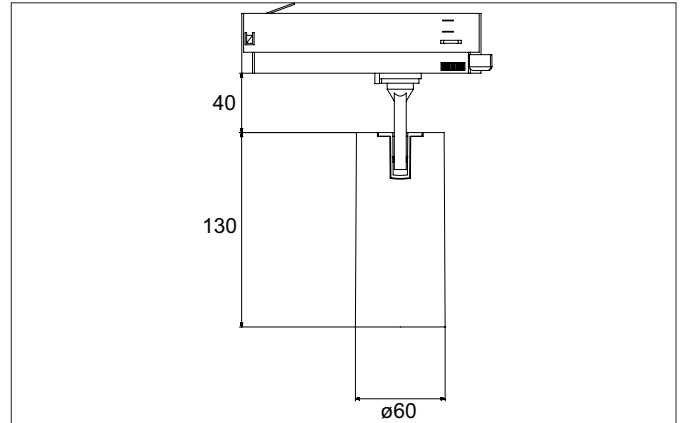

TRAXX MIDI LED track spotlight, on/off switchable

Article no. 88712184

Light.
For Generations.**Tender**

LED track spotlight, on/off switchable, Round. Luminaire diameter 60.0 mm, Weight 0.606 kg, with rotationssymmetrical, deep, wide distributed light intensity. Luminous flux 2.554 lm, Power 1 x 21 W, Light colour neutral white, Correlated color temperature (CCT) 4.000 K, Colour rendering index CRI > 90, Rated life time L80/B50 at 25 °C: 50.000 h, Housing material: Aluminium / Glass / Plastic, Colour: Black structure, Permissible ambient temperature (ta): -20 °C - +25 °C, Protection class (EN 61140): II, Degree of protection (DIN EN 60529): IP20, .With electronic driver, on/off switchable.

Article data	
Article no.	88712184
GTIN	4251433978671
Series name	TRAXX MIDI
Short description	LED track spotlight, on/off switchable
Material	Aluminium / Glass / Plastic
Colour	Black
Type of surface	Structure
Shape	Round
Outer diameter	60 mm
Weight	0.606 kg

Mounting technology	
Mounting method	Surface mounting
Place of installation	Ceiling-mounted
Adjustability	Rotatable and adjustable head
Swivel angle	90°
Rotation angle	350°
Head adjustable angle	90°
Suitable for through-wiring	No

Packing data	
Gross weight	0.669 kg
Length of packaging	175 mm
Packaging width	175 mm
Packaging height	115 mm
Disposal at end of life	This product must not be disposed of with household waste. You are obliged, to dispose of such electrical waste separately. By disposing of electrical waste and other old or defective electronics separately, you support recycling or other forms of re-use. In that way you help to take care and to avoid that harmful substances get into the environment.