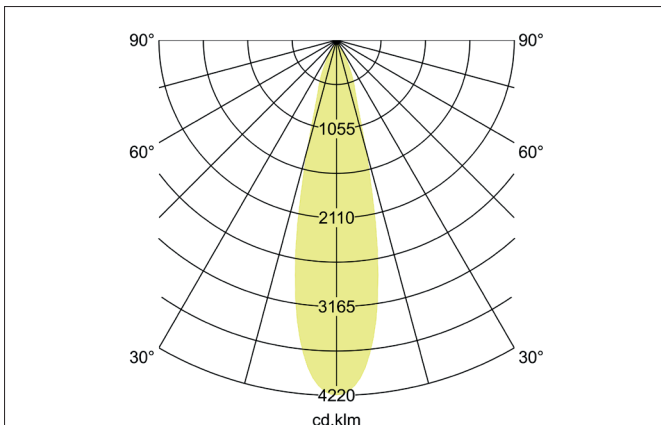

TRAXX MIDI LED track spotlight, on/off switchable

Article no. 88712184

Light.
For Generations.**Tender**

LED track spotlight, on/off switchable, Round. Luminaire diameter 60.0 mm, Weight 0.606 kg, with rotationssymmetrical, deep, wide distributed light intensity. Luminous flux 2.554 lm, Power 1 x 21 W, Light colour neutral white, Correlated color temperature (CCT) 4.000 K, Colour rendering index CRI > 90, Rated life time L80/B50 at 25 °C: 50.000 h, Housing material: Aluminium / Glass / Plastic, Colour: Black structure, Permissible ambient temperature (ta): -20 °C - +25 °C, Protection class (EN 61140): II, Degree of protection (DIN EN 60529): IP20, .With electronic driver, on/off switchable.

Article data	
Article no.	88712184
GTIN	4251433978671
Series name	TRAXX MIDI
Short description	LED track spotlight, on/off switchable
Material	Aluminium / Glass / Plastic
Colour	Black
Type of surface	Structure
Shape	Round
Outer diameter	60 mm
Weight	0.606 kg