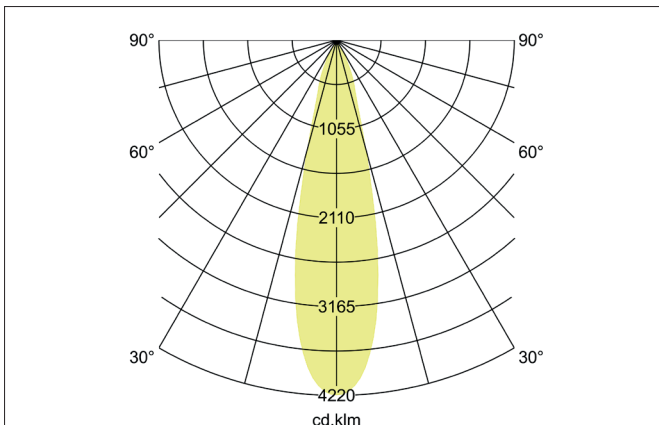

TRAXX MIDI LED track spotlight, on/off switchable

Article no. 88712175

Light.
For Generations.**Tender**

LED track spotlight, on/off switchable, Round. Luminaire diameter 60.0 mm, Weight 0.606 kg, with rotationssymmetrical, deep, wide distributed light intensity. Luminous flux 2.633 lm, Power 1 x 21 W, Light colour neutral white, Correlated color temperature (CCT) 3.500 K, Colour rendering index CRI > 90, Rated life time L80/B50 at 25 °C: 50.000 h, Housing material: Aluminium / Glass / Plastic, Colour: White structure, Permissible ambient temperature (ta): -20 °C - +25 °C, Protection class (EN 61140): II, Degree of protection (DIN EN 60529): IP20, .With electronic driver, on/off switchable.

Article data	
Article no.	88712175
GTIN	4251433977254
Series name	TRAXX MIDI
Short description	LED track spotlight, on/off switchable
Material	Aluminium / Glass / Plastic
Colour	White
Type of surface	Structure
Shape	Round
Outer diameter	60 mm
Weight	0.606 kg