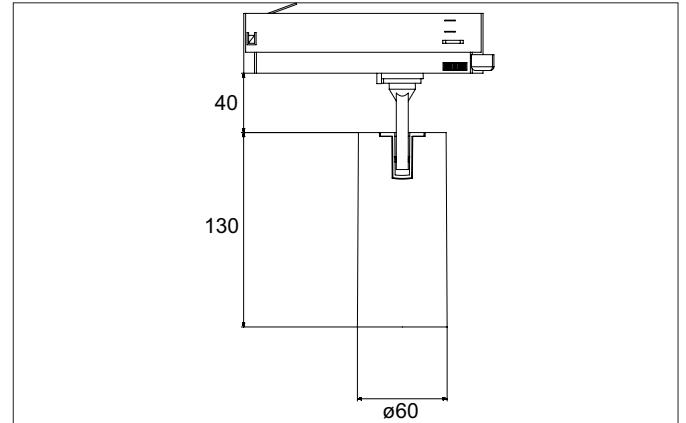

TRAXX MIDI LED track spotlight, on/off switchable

Article no. 88712175

Light.
For Generations.**Tender**

LED track spotlight, on/off switchable, Round. Luminaire diameter 60.0 mm, Weight 0.606 kg, with rotationssymmetrical, deep, wide distributed light intensity. Luminous flux 2.633 lm, Power 1 x 21 W, Light colour neutral white, Correlated color temperature (CCT) 3.500 K, Colour rendering index CRI > 90, Rated life time L80/B50 at 25 °C: 50.000 h, Housing material: Aluminium / Glass / Plastic, Colour: White structure, Permissible ambient temperature (ta): -20 °C - +25 °C, Protection class (EN 61140): II, Degree of protection (DIN EN 60529): IP20, .With electronic driver, on/off switchable.

Article data	
Article no.	88712175
GTIN	4251433977254
Series name	TRAXX MIDI
Short description	LED track spotlight, on/off switchable
Material	Aluminium / Glass / Plastic
Colour	White
Type of surface	Structure
Shape	Round
Outer diameter	60 mm
Weight	0.606 kg

Mounting technology	
Mounting method	Surface mounting
Place of installation	Ceiling-mounted
Adjustability	Rotatable and adjustable head
Swivel angle	90°
Rotation angle	350°
Head adjustable angle	90°
Suitable for through-wiring	No

Packing data	
Gross weight	0.669 kg
Length of packaging	175 mm
Packaging width	175 mm
Packaging height	115 mm
Disposal at end of life	This product must not be disposed of with household waste. You are obliged, to dispose of such electrical waste separately. By disposing of electrical waste and other old or defective electronics separately, you support recycling or other forms of re-use. In that way you help to take care and to avoid that harmful substances get into the environment.