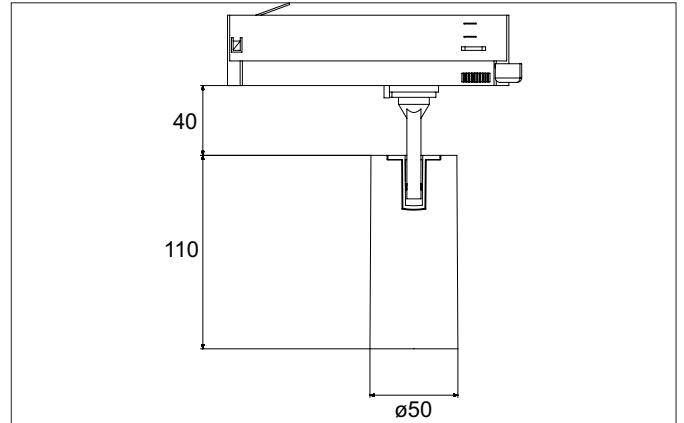

TRAXX MINI LED track spotlight, on/off switchable
 Article no. 88704173

Light.
 For Generations.

Tender
 LED track spotlight, on/off switchable, Round. Luminaire diameter 50.0 mm, Weight 0.378 kg, with rotationssymmetrical, deep, wide distributed light intensity. Luminous flux 1.733 lm, Power 1 x 14,5 W, Light colour warm white, Correlated color temperature (CCT) 3.000 K, Colour rendering index CRI > 90, Rated life time L80/B50 at 25 °C: 50.000 h, Housing material: Aluminium / Glass / Plastic, Colour: White structure, Permissible ambient temperature (ta): -20 °C - +25 °C, Protection class (EN 61140): II, Degree of protection (DIN EN 60529): IP20, .With electronic driver, on/off switchable.

Article data	
Article no.	88704173
GTIN	4251433976899
Series name	TRAXX MINI
Short description	LED track spotlight, on/off switchable
Material	Aluminium / Glass / Plastic
Colour	White
Type of surface	Structure
Shape	Round
Outer diameter	50 mm
Weight	0.378 kg

TRAXX MINI LED track spotlight, on/off switchable

Article no. 88704173

Light.
For Generations.

Lighting technology	
Colour temperature	3.000 K
Light colour	White
Luminous flux	1,733 lm
System efficiency	120 lm/W
Colour rendering	CRI > 90
Reflector	High-gloss
Beam angle	40°
Light sharing	Symmetric
Adjustable color temperature	No

Packing data	
Gross weight	0.455 kg
Length of packaging	170 mm
Packaging width	170 mm
Packaging height	110 mm
Disposal at end of life	This product must not be disposed of with household waste. You are obliged, to dispose of such electrical waste separately. By disposing of electrical waste and other old or defective electronics separately, you support recycling or other forms of re-use. In that way you help to take care and to avoid that harmful substances get into the environment.