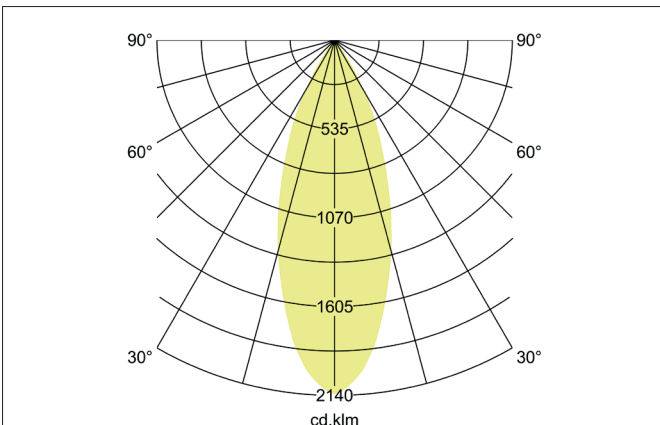

TRAXX MINI LED track spotlight, on/off switchable
 Article no. 88704173

Light.
 For Generations.

Tender
 LED track spotlight, on/off switchable, Round. Luminaire diameter 50.0 mm, Weight 0.378 kg, with rotationssymmetrical, deep, wide distributed light intensity. Luminous flux 1.733 lm, Power 1 x 14,5 W, Light colour warm white, Correlated color temperature (CCT) 3.000 K, Colour rendering index CRI > 90, Rated life time L80/B50 at 25 °C: 50.000 h, Housing material: Aluminium / Glass / Plastic, Colour: White structure, Permissible ambient temperature (ta): -20 °C - +25 °C, Protection class (EN 61140): II, Degree of protection (DIN EN 60529): IP20, .With electronic driver, on/off switchable.

Article data	
Article no.	88704173
GTIN	4251433976899
Series name	TRAXX MINI
Short description	LED track spotlight, on/off switchable
Material	Aluminium / Glass / Plastic
Colour	White
Type of surface	Structure
Shape	Round
Outer diameter	50 mm
Weight	0.378 kg

TRAXX MINI LED track spotlight, on/off switchable

Article no. 88704173

Light.
For Generations.

Lighting technology	
Colour temperature	3.000 K
Light colour	White
Luminous flux	1,733 lm
System efficiency	120 lm/W
Colour rendering	CRI > 90
Reflector	High-gloss
Beam angle	40°
Light sharing	Symmetric
Adjustable color temperature	No