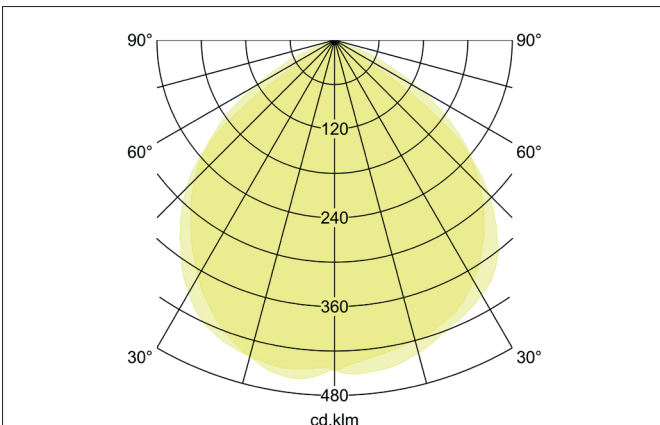

CORE LED recessed wallwasher

Article no. 88687184

Light.
For Generations.

Tender

LED recessed wallwasher CORE, Square. Ceiling cut-out L x W 224 x 122 mm, Installation depth 90 mm, Length 235 mm, Width 145 mm, Weight 1,141 kg, with rotationssymmetrical, deep, wide distributed light intensity. optimal light distribution due to a glass transparent cover. Luminous flux 3.650 lm, Power 1 x 45 W, System Efficiency 81 lm/W, Light colour neutral white, Correlated color temprature (CCT) 4.000 K, Colour rendering index CRI > 80, Housing material: Aluminium / Glass, Colour: Black structure, Permissible ambient temperature (ta): -20 °C - +25 °C, Protection class (EN 61140): II, Degree of protection (DIN EN 60529): IP20. With electronic driver, on/off switchable.

Article data	
Article no.	88687184
GTIN	4251433900306
Series name	CORE
Short description	LED recessed wallwasher
Material	Aluminium / Glass
Colour	Black
Type of surface	Structure
Shape	Square
Built-in width	122 mm
Built-in length	224 mm
Installation depth	90 mm
Length	235 mm
Width	145 mm
Weight	1.141 kg

CORE LED recessed wallwasher

Article no. 88687184

Light.
For Generations.

Lighting technology	
Colour temperature	4.000 K
Light colour	White
Light output	Direct
Luminous flux	3,650 lm
System efficiency	81 lm/W
Colour rendering	CRI > 80
Reflector	High-gloss
Beam angle	110°
Light sharing	Symmetric