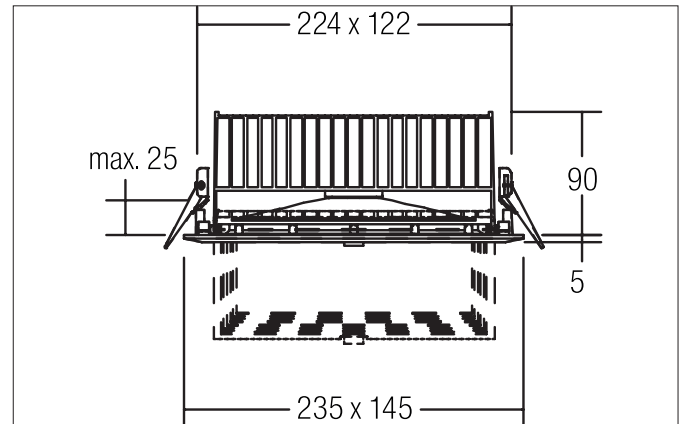

CORE LED recessed wallwasher

Article no. 88687184

Light.
For Generations.

Tender

LED recessed wallwasher CORE, Square. Ceiling cut-out L x W 224 x 122 mm, Installation depth 90 mm, Length 235 mm, Width 145 mm, Weight 1,141 kg, with rotationssymmetrical, deep, wide distributed light intensity. optimal light distribution due to a glass transparent cover. Luminous flux 3.650 lm, Power 1 x 45 W, System Efficiency 81 lm/W, Light colour neutral white, Correlated color temprature (CCT) 4.000 K, Colour rendering index CRI > 80, Housing material: Aluminium / Glass, Colour: Black structure, Permissible ambient temperature (ta): -20 °C - +25 °C, Protection class (EN 61140): II, Degree of protection (DIN EN 60529): IP20. With electronic driver, on/off switchable.

Article data	
Article no.	88687184
GTIN	4251433900306
Series name	CORE
Short description	LED recessed wallwasher
Material	Aluminium / Glass
Colour	Black
Type of surface	Structure
Shape	Square
Built-in width	122 mm
Built-in length	224 mm
Installation depth	90 mm
Length	235 mm
Width	145 mm
Weight	1.141 kg

CORE LED recessed wallwasher

Article no. 88687184

Light.
For Generations.

Lighting technology	
Colour temperature	4.000 K
Light colour	White
Light output	Direct
Luminous flux	3,650 lm
System efficiency	81 lm/W
Colour rendering	CRI > 80
Reflector	High-gloss
Beam angle	110°
Light sharing	Symmetric

Packing data	
Gross weight	1.422 kg
Length of packaging	280 mm
Packaging width	185 mm
Packaging height	155 mm
Disposal at end of life	This product must not be disposed of with household waste. You are obliged, to dispose of such electrical waste separately. By disposing of electrical waste and other old or defective electronics separately, you support recycling or other forms of re-use. In that way you help to take care and to avoid that harmful substances get into the environment.