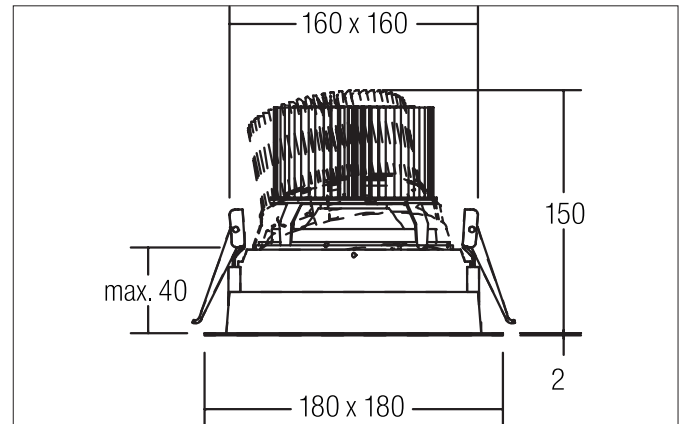

## CORE LED recessed spotlight

Article no. 88681185

Light.  
For Generations.

### Tender

LED recessed spotlight CORE, Square. Ceiling cut-out L x W 160 x 160 mm, Installation depth 150 mm, Length 180 mm, Width 180 mm, Weight 1,236 kg, Reflector silver with rotationssymmetrical, deep, wide distributed light intensity. Luminous flux 3.011 lm, Power 1 x 34,4 W, System Efficiency 88 lm/W, Light colour neutral white, Correlated color temprature (CCT) 3.500 K, Colour rendering index CRI > 80, Housing material: Aluminium / Plastic, Colour: Black, Permissible ambient temperature (ta): -20 °C - +25 °C, Protection class (EN 61140): II, Degree of protection (DIN EN 60529): IP20. With electronic driver, on/off switchable.

Article data	
Article no.	88681185
GTIN	4251433900344
Series name	CORE
Short description	LED recessed spotlight
Material	Aluminium / Plastic
Colour	Black
Type of surface	Matt
Shape	Square
Built-in width	160 mm
Built-in length	160 mm
Installation depth	150 mm
Length	180 mm
Width	180 mm
Weight	1.236 kg

**CORE LED recessed spotlight**

Article no. 88681185

Light.  
For Generations.

Lighting technology	
Colour temperature	3.500 K
Light colour	White
Light output	Direct
Luminous flux	3,011 lm
System efficiency	88 lm/W
Colour rendering	CRI > 80
Reflector	High-gloss
Reflektorfarbe	silver
Beam angle	38°
Light sharing	Symmetric