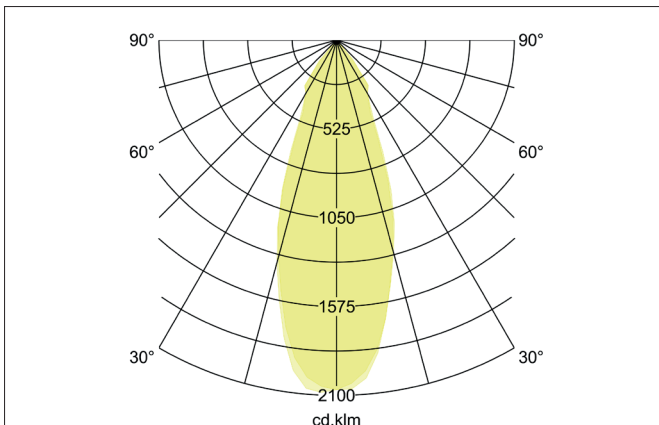

### Tender

LED recessed spotlight CORE, Square. Ceiling cut-out L x W 160 x 160 mm, Installation depth 150 mm, Length 180 mm, Width 180 mm, Weight 1,236 kg, Reflector silver with rotationssymmetrical, deep, wide distributed light intensity. Luminous flux 3.011 lm, Power 1 x 34,4 W, System Efficiency 88 lm/W, Light colour neutral white, Correlated color temprature (CCT) 3.500 K, Colour rendering index CRI > 80, Housing material: Aluminium / Plastic, Colour: Black, Permissible ambient temperature (ta): -20 °C - +25 °C, Protection class (EN 61140): II, Degree of protection (DIN EN 60529): IP20. With electronic driver, on/off switchable.

Article data	
Article no.	88681185
GTIN	4251433900344
Series name	CORE
Short description	LED recessed spotlight
Material	Aluminium / Plastic
Colour	Black
Type of surface	Matt
Shape	Square
Built-in width	160 mm
Built-in length	160 mm
Installation depth	150 mm
Length	180 mm
Width	180 mm
Weight	1.236 kg