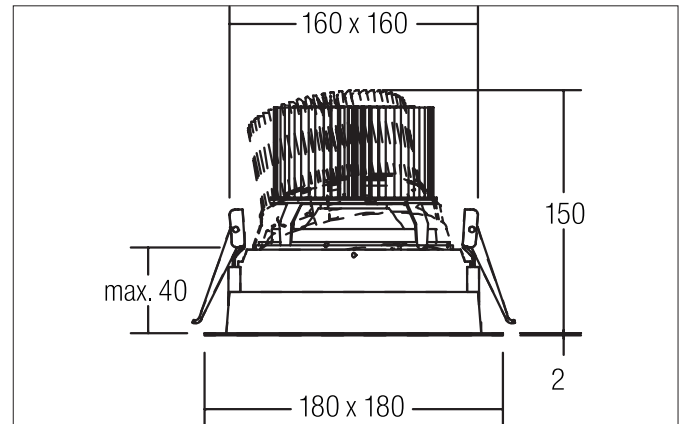

CORE LED recessed spotlight

Article no. 88681173

Light.
For Generations.

Tender

LED recessed spotlight CORE, Square. Ceiling cut-out L x W 160 x 160 mm, Installation depth 150 mm, Length 180 mm, Width 180 mm, Weight 1,236 kg, Reflector silver with rotationssymmetrical, deep, wide distributed light intensity. Luminous flux 2.917 lm, Power 1 x 34,4 W, System Efficiency 85 lm/W, Light colour warm white, Correlated color temprature (CCT) 3.000 K, Colour rendering index CRI > 80, Housing material: Aluminium / Plastic, Colour: White, Permissible ambient temperature (ta): -20 °C - +25 °C, Protection class (EN 61140): II, Degree of protection (DIN EN 60529): IP20. With electronic driver, on/off switchable.

Article data	
Article no.	88681173
GTIN	4251433900313
Series name	CORE
Short description	LED recessed spotlight
Material	Aluminium / Plastic
Colour	White
Type of surface	Matt
Shape	Square
Built-in width	160 mm
Built-in length	160 mm
Installation depth	150 mm
Length	180 mm
Width	180 mm
Weight	1.236 kg

CORE LED recessed spotlight

Article no. 88681173

Light.
For Generations.

Lighting technology	
Colour temperature	3.000 K
Light colour	White
Light output	Direct
Luminous flux	2,917 lm
System efficiency	85 lm/W
Colour rendering	CRI > 80
Reflector	High-gloss
Reflektorfarbe	silver
Beam angle	38°
Light sharing	Symmetric

Packing data	
Gross weight	1.432 kg
Length of packaging	200 mm
Packaging width	185 mm
Packaging height	155 mm
Disposal at end of life	This product must not be disposed of with household waste. You are obliged, to dispose of such electrical waste separately. By disposing of electrical waste and other old or defective electronics separately, you support recycling or other forms of re-use. In that way you help to take care and to avoid that harmful substances get into the environment.