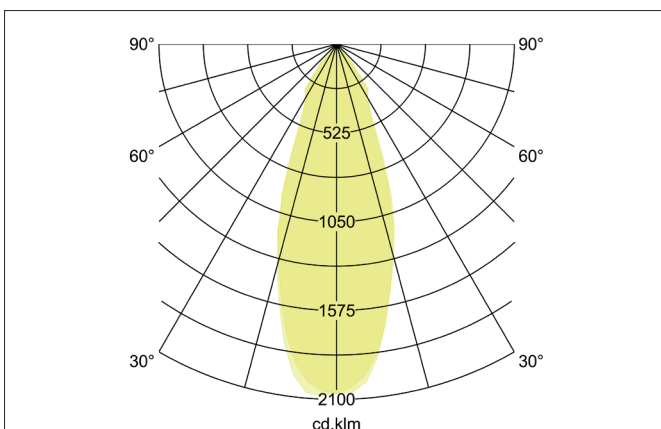

CORE LED recessed spotlight

Article no. 88681173

Light.
For Generations.

Tender

LED recessed spotlight CORE, Square. Ceiling cut-out L x W 160 x 160 mm, Installation depth 150 mm, Length 180 mm, Width 180 mm, Weight 1,236 kg, Reflector silver with rotationssymmetrical, deep, wide distributed light intensity. Luminous flux 2.917 lm, Power 1 x 34,4 W, System Efficiency 85 lm/W, Light colour warm white, Correlated color temprature (CCT) 3.000 K, Colour rendering index CRI > 80, Housing material: Aluminium / Plastic, Colour: White, Permissible ambient temperature (ta): -20 °C - +25 °C, Protection class (EN 61140): II, Degree of protection (DIN EN 60529): IP20. With electronic driver, on/off switchable.

Article data	
Article no.	88681173
GTIN	4251433900313
Series name	CORE
Short description	LED recessed spotlight
Material	Aluminium / Plastic
Colour	White
Type of surface	Matt
Shape	Square
Built-in width	160 mm
Built-in length	160 mm
Installation depth	150 mm
Length	180 mm
Width	180 mm
Weight	1.236 kg

CORE LED recessed spotlight

Article no. 88681173

Light.
For Generations.

Lighting technology	
Colour temperature	3.000 K
Light colour	White
Light output	Direct
Luminous flux	2,917 lm
System efficiency	85 lm/W
Colour rendering	CRI > 80
Reflector	High-gloss
Reflektorfarbe	silver
Beam angle	38°
Light sharing	Symmetric