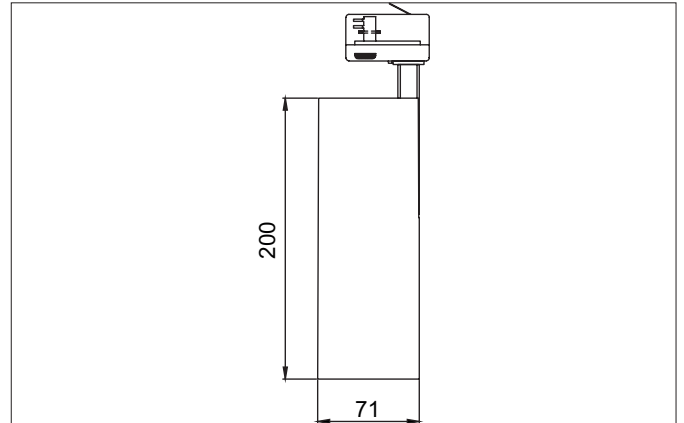

MINI LED track spotlight

Article no. 88393684

Light.
For Generations.

Tender
LED track spotlight, Round.Luminaire diameter 71.0 mm, Hight 200.0 mm Weight 0.839 kg, with rotattionssymmetrical, deep, wide distributed light intensity.Luminous flux 2.880 lm, Power 1 x 23 W, Light colour neutral white, Correlated color temprature (CCT) 4.000 K, Colour rendering index CRI > 90, Housing material: Aluminium, Colour: Silver structure, Permissible ambient temperature (ta): -20 °C - +25 °C, Protection class (EN 6 1140): I, Degree of protection (DIN EN 60529): IP20, .With electronic driver, on/off switchable.

Article data	
Article no.	88393684
GTIN	4251433947479
Series name	MINI
Short description	LED track spotlight
Material	Aluminium
Colour	Silver
Type of surface	Structure
Shape	Round
Outer diameter	71 mm
Length	200 mm
Width	71 mm
Hight	200 mm
Scope of delivery	incl. driver, switchable
Weight	0.839 kg

MINI LED track spotlight

Article no. 88393684

Light.
For Generations.

Lighting technology	
Colour temperature	4.000 K
Light colour	White
Luminous flux	2,880 lm
System efficiency	125 lm/W
Colour rendering	CRI > 90
Reflector	High-gloss
Beam angle	36°
Light sharing	Symmetric
Adjustable color temperature	No

Packing data	
Gross weight	0.968 kg
Length of packaging	295 mm
Packaging width	120 mm
Packaging height	170 mm
Disposal at end of life	This product must not be disposed of with household waste. You are obliged, to dispose of such electrical waste separately. By disposing of electrical waste and other old or defective electronics separately, you support recycling or other forms of re-use. In that way you help to take care and to avoid that harmful substances get into the environment.