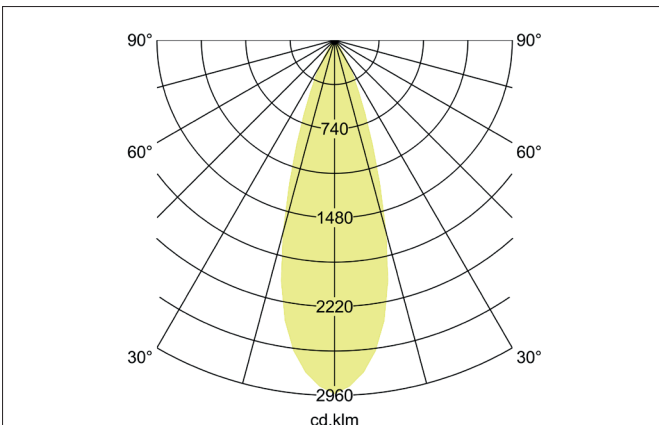

MINI LED track spotlight

Article no. 88393684

Light.
For Generations.

Tender
LED track spotlight, Round.Luminaire diameter 71.0 mm, Hight 200.0 mm Weight 0.839 kg, with rotattionssymmetrical, deep, wide distributed light intensity.Luminous flux 2.880 lm, Power 1 x 23 W, Light colour neutral white, Correlated color temprature (CCT) 4.000 K, Colour rendering index CRI > 90, Housing material: Aluminium, Colour: Silver structure, Permissible ambient temperature (ta): -20 °C - +25 °C, Protection class (EN 6 1140): I, Degree of protection (DIN EN 60529): IP20, .With electronic driver, on/off switchable.

Article data	
Article no.	88393684
GTIN	4251433947479
Series name	MINI
Short description	LED track spotlight
Material	Aluminium
Colour	Silver
Type of surface	Structure
Shape	Round
Outer diameter	71 mm
Length	200 mm
Width	71 mm
Hight	200 mm
Scope of delivery	incl. driver, switchable
Weight	0.839 kg

MINI LED track spotlight

Article no. 88393684

Light.
For Generations.

Lighting technology	
Colour temperature	4.000 K
Light colour	White
Luminous flux	2,880 lm
System efficiency	125 lm/W
Colour rendering	CRI > 90
Reflector	High-gloss
Beam angle	36°
Light sharing	Symmetric
Adjustable color temperature	No