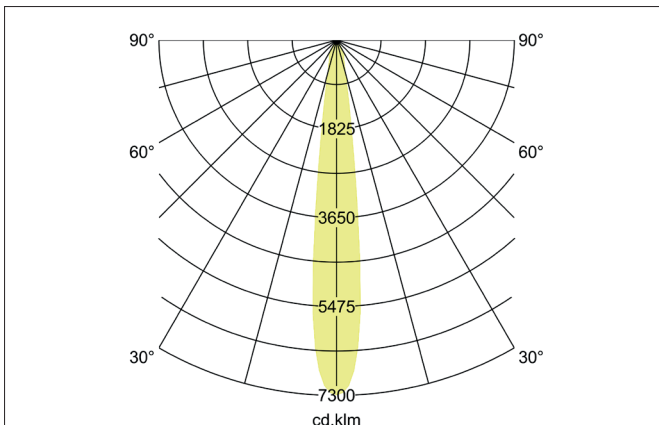

ARTEMIS MAXI LED recessed spotlight, on/off switchable

Article no. 88271185

Light.
For Generations.**Tender**

LED recessed spotlight, on/off switchable, Round. Ceiling cut-out Ø 170 mm, Installation depth 136 mm, Outer diameter 182 mm, Weight 1,300 kg, with rotationssymmetrical, deep, wide distributed light intensity. optimal light distribution due to a glass transparent cover. Luminous flux 5.279 lm, Power 1 x 41,5 W, Light colour neutral white, Correlated color temperature (CCT) 3.500 K, Colour rendering index CRI > 90, Housing material: Aluminium, Colour: Black structure, Permissible ambient temperature (ta): -20 °C - +25 °C, Protection class (EN 61140): II, Degree of protection (DIN EN 60529): IP20, .With electronic driver, on/off switchable.

Article data	
Article no.	88271185
GTIN	4251433975113
Series name	ARTEMIS MAXI
Short description	LED recessed spotlight, on/off switchable
Material	Aluminium
Colour	Black
Type of surface	Structure
Shape	Round
Outer diameter	182 mm
Built-in diameter	170 mm
Installation depth	136 mm
Weight	1.300 kg