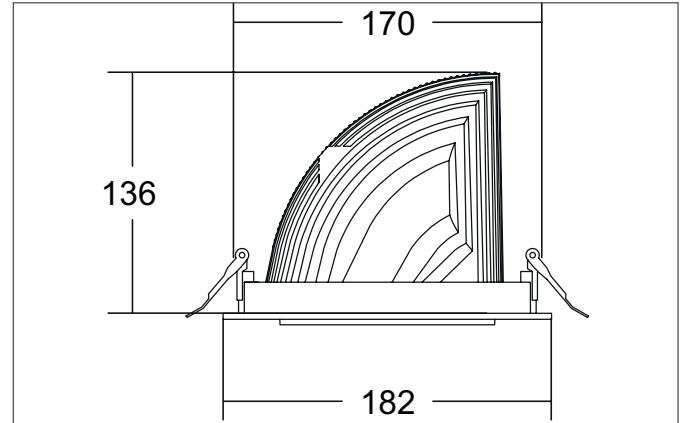

ARTEMIS MAXI LED recessed spotlight, on/off switchable

Article no. 88271185

Light.
For Generations.**Tender**

LED recessed spotlight, on/off switchable, Round. Ceiling cut-out Ø 170 mm, Installation depth 136 mm, Outer diameter 182 mm, Weight 1,300 kg, with rotationssymmetrical, deep, wide distributed light intensity. optimal light distribution due to a glass transparent cover. Luminous flux 5.279 lm, Power 1 x 41,5 W, Light colour neutral white, Correlated color temperature (CCT) 3.500 K, Colour rendering index CRI > 90, Housing material: Aluminium, Colour: Black structure, Permissible ambient temperature (ta): -20 °C - +25 °C, Protection class (EN 61140): II, Degree of protection (DIN EN 60529): IP20, .With electronic driver, on/off switchable.

Article data	
Article no.	88271185
GTIN	4251433975113
Series name	ARTEMIS MAXI
Short description	LED recessed spotlight, on/off switchable
Material	Aluminium
Colour	Black
Type of surface	Structure
Shape	Round
Outer diameter	182 mm
Built-in diameter	170 mm
Installation depth	136 mm
Weight	1.300 kg

Packing data	
Gross weight	1.37 kg
Length of packaging	182 mm
Packaging width	182 mm
Packaging height	136 mm
Disposal at end of life	This product must not be disposed of with household waste. You are obliged, to dispose of such electrical waste separately. By disposing of electrical waste and other old or defective electronics separately, you support recycling or other forms of re-use. In that way you help to take care and to avoid that harmful substances get into the environment.