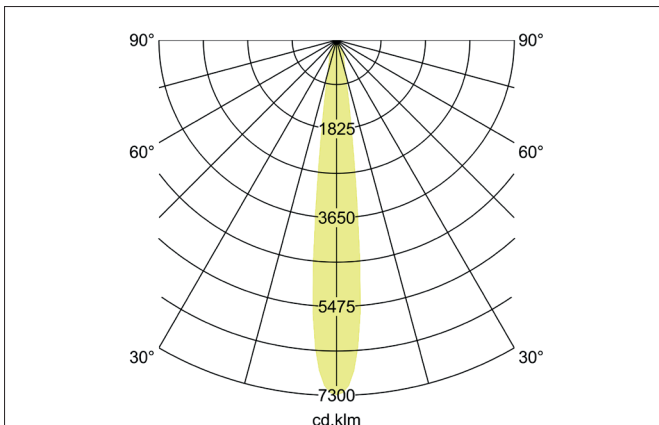

ARTEMIS MAXI LED recessed spotlight, on/off switchable
Article no. 88271184

Light.
For Generations.

Tender

LED recessed spotlight, on/off switchable, Round. Ceiling cut-out Ø 170 mm, Installation depth 136 mm, Outer diameter 182 mm, Weight 1,300 kg, with rotationssymmetrical, deep, wide distributed light intensity. optimal light distribution due to a glass transparent cover. Luminous flux 5.139 lm, Power 1 x 41,5 W, Light colour neutral white, Correlated color temperature (CCT) 4.000 K, Colour rendering index CRI > 90, Housing material: Aluminium, Colour: Black structure, Permissible ambient temperature (ta): -20 °C - +25 °C, Protection class (EN 61140): II, Degree of protection (DIN EN 60529): IP20, .With electronic driver, on/off switchable.

Article data	
Article no.	88271184
GTIN	4251433975519
Series name	ARTEMIS MAXI
Short description	LED recessed spotlight, on/off switchable
Material	Aluminium
Colour	Black
Type of surface	Structure
Shape	Round
Outer diameter	182 mm
Built-in diameter	170 mm
Installation depth	136 mm
Weight	1.300 kg