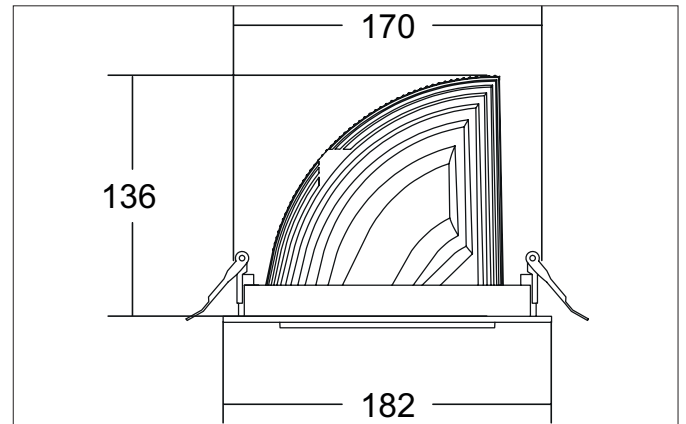

ARTEMIS MAXI LED recessed spotlight, on/off switchable
Article no. 88271184

Light.
For Generations.

Tender

LED recessed spotlight, on/off switchable, Round. Ceiling cut-out Ø 170 mm, Installation depth 136 mm, Outer diameter 182 mm, Weight 1,300 kg, with rotationssymmetrical, deep, wide distributed light intensity. optimal light distribution due to a glass transparent cover. Luminous flux 5.139 lm, Power 1 x 41,5 W, Light colour neutral white, Correlated color temperature (CCT) 4.000 K, Colour rendering index CRI > 90, Housing material: Aluminium, Colour: Black structure, Permissible ambient temperature (ta): -20 °C - +25 °C, Protection class (EN 61140): II, Degree of protection (DIN EN 60529): IP20, .With electronic driver, on/off switchable.

Article data	
Article no.	88271184
GTIN	4251433975519
Series name	ARTEMIS MAXI
Short description	LED recessed spotlight, on/off switchable
Material	Aluminium
Colour	Black
Type of surface	Structure
Shape	Round
Outer diameter	182 mm
Built-in diameter	170 mm
Installation depth	136 mm
Weight	1.300 kg

Packing data	
Gross weight	1.37 kg
Length of packaging	182 mm
Packaging width	182 mm
Packaging height	136 mm
Disposal at end of life	This product must not be disposed of with household waste. You are obliged, to dispose of such electrical waste separately. By disposing of electrical waste and other old or defective electronics separately, you support recycling or other forms of re-use. In that way you help to take care and to avoid that harmful substances get into the environment.