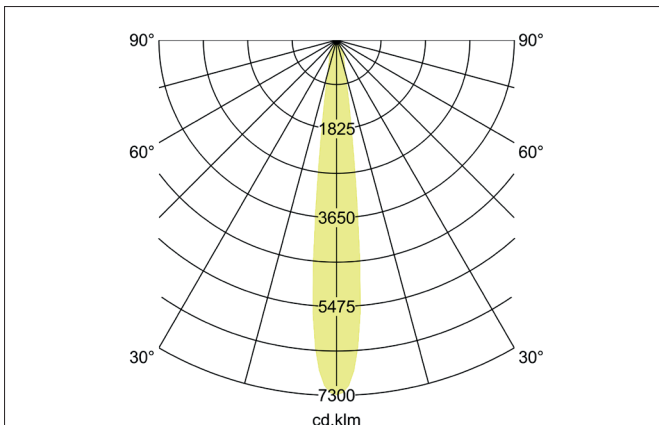

ARTEMIS MAXI LED recessed spotlight, on/off switchable
 Article no. 88271174

Light.
 For Generations.

Tender

LED recessed spotlight, on/off switchable, Round. Ceiling cut-out Ø 170 mm, Installation depth 136 mm, Outer diameter 182 mm, Weight 1,300 kg, with rotationssymmetrical, deep, wide distributed light intensity. optimal light distribution due to a glass transparent cover. Luminous flux 5.139 lm, Power 1 x 41,5 W, Light colour neutral white, Correlated color temperature (CCT) 4.000 K, Colour rendering index CRI > 90, Housing material: Aluminium, Colour: White structure, Permissible ambient temperature (ta): -20 °C - +25 °C, Protection class (EN 61140): II, Degree of protection (DIN EN 60529): IP20, .With electronic driver, on/off switchable.

Article data	
Article no.	88271174
GTIN	4251433974192
Series name	ARTEMIS MAXI
Short description	LED recessed spotlight, on/off switchable
Material	Aluminium
Colour	White
Type of surface	Structure
Shape	Round
Outer diameter	182 mm
Built-in diameter	170 mm
Installation depth	136 mm
Weight	1.300 kg