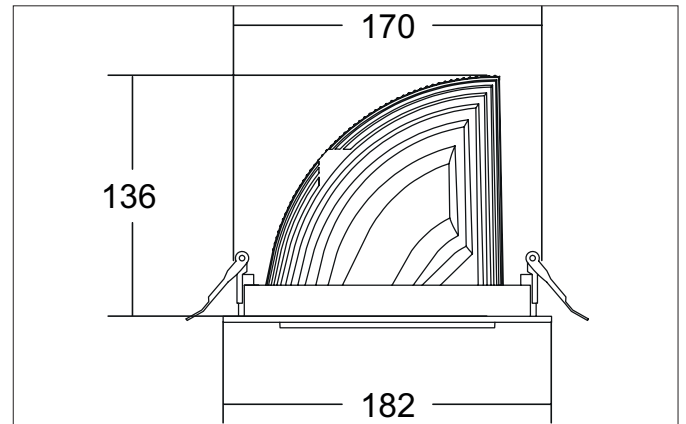

**ARTEMIS MAXI LED recessed spotlight, on/off switchable**

Article no. 88271173

Light.  
For Generations.**Tender**

LED recessed spotlight, on/off switchable, Round. Ceiling cut-out Ø 170 mm, Installation depth 136 mm, Outer diameter 182 mm, Weight 1,300 kg, with rotationssymmetrical, deep, wide distributed light intensity. optimal light distribution due to a glass transparent cover. Luminous flux 5.174 lm, Power 1 x 41,5 W, Light colour warm white, Correlated color temperature (CCT) 3.000 K, Colour rendering index CRI > 90, Housing material: Aluminium, Colour: White structure, Permissible ambient temperature (ta): -20 °C - +25 °C, Protection class (EN 61140): II, Degree of protection (DIN EN 60529): IP20, .With electronic driver, on/off switchable.

Article data	
Article no.	88271173
GTIN	4251433973423
Series name	ARTEMIS MAXI
Short description	LED recessed spotlight, on/off switchable
Material	Aluminium
Colour	White
Type of surface	Structure
Shape	Round
Outer diameter	182 mm
Built-in diameter	170 mm
Installation depth	136 mm
Weight	1.300 kg

Packing data	
Gross weight	1.37 kg
Length of packaging	182 mm
Packaging width	182 mm
Packaging height	136 mm
Disposal at end of life	This product must not be disposed of with household waste. You are obliged, to dispose of such electrical waste separately. By disposing of electrical waste and other old or defective electronics separately, you support recycling or other forms of re-use. In that way you help to take care and to avoid that harmful substances get into the environment.