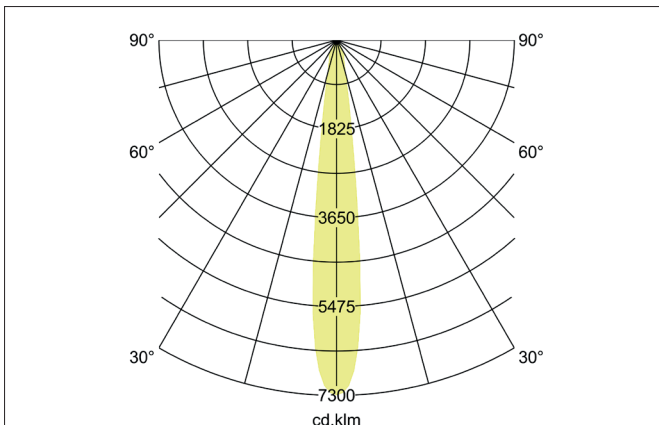

**ARTEMIS MAXI LED recessed spotlight, on/off switchable**

Article no. 88271173

Light.  
For Generations.**Tender**

LED recessed spotlight, on/off switchable, Round. Ceiling cut-out Ø 170 mm, Installation depth 136 mm, Outer diameter 182 mm, Weight 1,300 kg, with rotationssymmetrical, deep, wide distributed light intensity. optimal light distribution due to a glass transparent cover. Luminous flux 5.174 lm, Power 1 x 41,5 W, Light colour warm white, Correlated color temperature (CCT) 3.000 K, Colour rendering index CRI > 90, Housing material: Aluminium, Colour: White structure, Permissible ambient temperature (ta): -20 °C - +25 °C, Protection class (EN 61140): II, Degree of protection (DIN EN 60529): IP20, .With electronic driver, on/off switchable.

Article data	
Article no.	88271173
GTIN	4251433973423
Series name	ARTEMIS MAXI
Short description	LED recessed spotlight, on/off switchable
Material	Aluminium
Colour	White
Type of surface	Structure
Shape	Round
Outer diameter	182 mm
Built-in diameter	170 mm
Installation depth	136 mm
Weight	1.300 kg