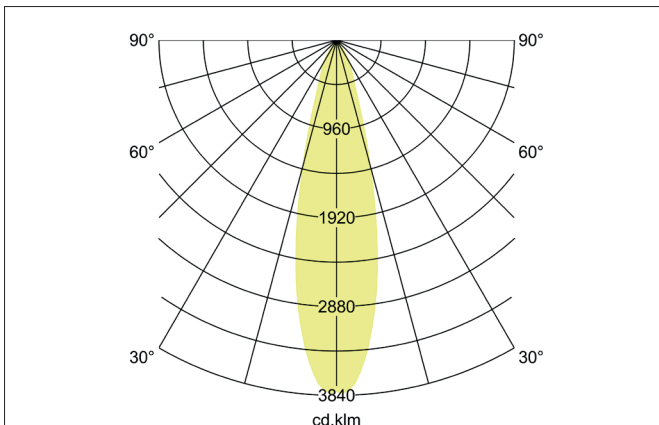

ARTEMIS MIDI LED recessed spotlight, on/off switchable
Article no. 88262183

Light.
For Generations.

Tender

LED recessed spotlight, on/off switchable, Round. Ceiling cut-out Ø 152 mm, Installation depth 128 mm, Outer diameter 164 mm, Weight 1,000 kg, with rotationssymmetrical, deep, wide distributed light intensity. optimal light distribution due to a glass transparent cover. Luminous flux 3.849 lm, Power 1 x 31,5 W, Light colour warm white, Correlated color temperature (CCT) 3.000 K, Colour rendering index CRI > 90, Housing material: Aluminium, Colour: Black structure, Permissible ambient temperature (ta): -20 °C - +25 °C, Protection class (EN 61140): II, Degree of protection (DIN EN 60529): IP20, .With electronic driver, on/off switchable.

Article data	
Article no.	88262183
GTIN	4251433974611
Series name	ARTEMIS MIDI
Short description	LED recessed spotlight, on/off switchable
Material	Aluminium
Colour	Black
Type of surface	Structure
Shape	Round
Outer diameter	164 mm
Built-in diameter	152 mm
Installation depth	128 mm
Weight	1.000 kg