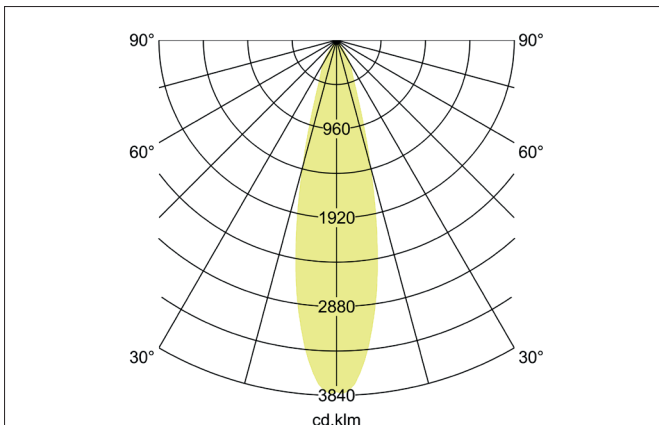

ARTEMIS MIDI LED recessed spotlight, on/off switchable
Article no. 88262175

Light.
For Generations.

Tender

LED recessed spotlight, on/off switchable, Round. Ceiling cut-out Ø 152 mm, Installation depth 128 mm, Outer diameter 164 mm, Weight 1,000 kg, with rotationssymmetrical, deep, wide distributed light intensity. optimal light distribution due to a glass transparent cover. Luminous flux 3.815 lm, Power 1 x 31,5 W, Light colour neutral white, Correlated color temperature (CCT) 3.500 K, Colour rendering index CRI > 90, Housing material: Aluminium, Colour: White structure, Permissible ambient temperature (ta): -20 °C - +25 °C, Protection class (EN 61140): II, Degree of protection (DIN EN 60529): IP20, .With electronic driver, on/off switchable.

Article data	
Article no.	88262175
GTIN	4251433973867
Series name	ARTEMIS MIDI
Short description	LED recessed spotlight, on/off switchable
Material	Aluminium
Colour	White
Type of surface	Structure
Shape	Round
Outer diameter	164 mm
Built-in diameter	152 mm
Installation depth	128 mm
Weight	1.000 kg