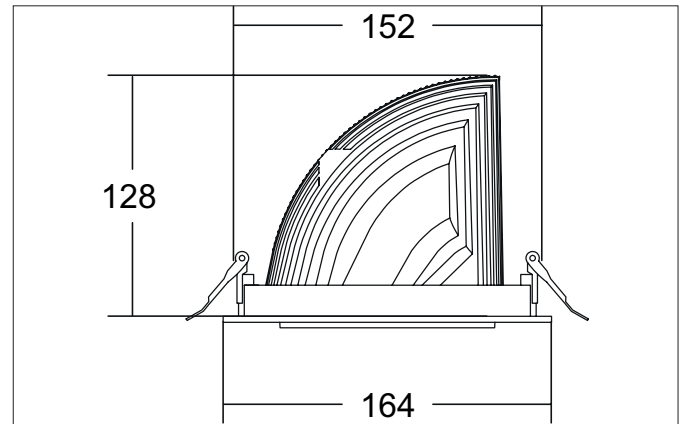

ARTEMIS MIDI LED recessed spotlight, on/off switchable
Article no. 88262175

Light.
For Generations.

Tender

LED recessed spotlight, on/off switchable, Round. Ceiling cut-out Ø 152 mm, Installation depth 128 mm, Outer diameter 164 mm, Weight 1,000 kg, with rotationssymmetrical, deep, wide distributed light intensity. optimal light distribution due to a glass transparent cover. Luminous flux 3.815 lm, Power 1 x 31,5 W, Light colour neutral white, Correlated color temperature (CCT) 3.500 K, Colour rendering index CRI > 90, Housing material: Aluminium, Colour: White structure, Permissible ambient temperature (ta): -20 °C - +25 °C, Protection class (EN 61140): II, Degree of protection (DIN EN 60529): IP20, .With electronic driver, on/off switchable.

Article data	
Article no.	88262175
GTIN	4251433973867
Series name	ARTEMIS MIDI
Short description	LED recessed spotlight, on/off switchable
Material	Aluminium
Colour	White
Type of surface	Structure
Shape	Round
Outer diameter	164 mm
Built-in diameter	152 mm
Installation depth	128 mm
Weight	1.000 kg

Packing data	
Gross weight	1.06 kg
Length of packaging	164 mm
Packaging width	164 mm
Packaging height	128 mm
Disposal at end of life	This product must not be disposed of with household waste. You are obliged, to dispose of such electrical waste separately. By disposing of electrical waste and other old or defective electronics separately, you support recycling or other forms of re-use. In that way you help to take care and to avoid that harmful substances get into the environment.