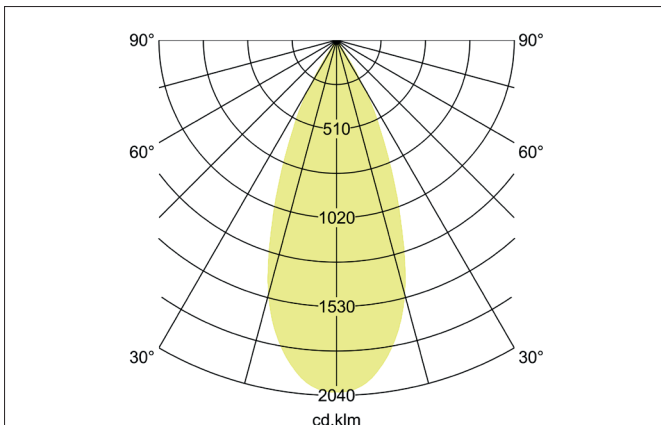

ARTEMIS MICRO LED recessed spotlight, on/off switchable

Article no. 88244183

Light.
For Generations.

Tender

LED recessed spotlight, on/off switchable, Round. Ceiling cut-out Ø 90 mm, Installation depth 90 mm, Outer diameter 100 mm, Weight 0,400 kg, with rotationssymmetrical, deep, wide distributed light intensity. optimal light distribution due to a glass transparent cover. Luminous flux 1.820 lm, Power 1 x 15 W, Light colour warm white, Correlated color temprature (CCT) 3.000 K, Colour rendering index CRI > 90, Housing material: Aluminium, Colour: Black structure, Permissible ambient temperature (ta): -20 °C - +25 °C, Protection class (EN 61140): II, Degree of protection (DIN EN 60529): IP20, .With electronic driver, on/off switchable.

Article data	
Article no.	88244183
GTIN	4251433974819
Series name	ARTEMIS MICRO
Short description	LED recessed spotlight, on/off switchable
Material	Aluminium
Colour	Black
Type of surface	Structure
Shape	Round
Outer diameter	100 mm
Built-in diameter	90 mm
Installation depth	90 mm
Weight	0.400 kg

ARTEMIS MICRO LED recessed spotlight, on/off switchable

Article no. 88244183

Light.
For Generations.

Lighting technology	
Colour temperature	3.000 K
Light colour	White
Light output	Direct
Luminous flux	1,820 lm
System efficiency	121 lm/W
Colour rendering	CRI > 90
Reflector	High-gloss
Beam angle	40°
Light sharing	Symmetric