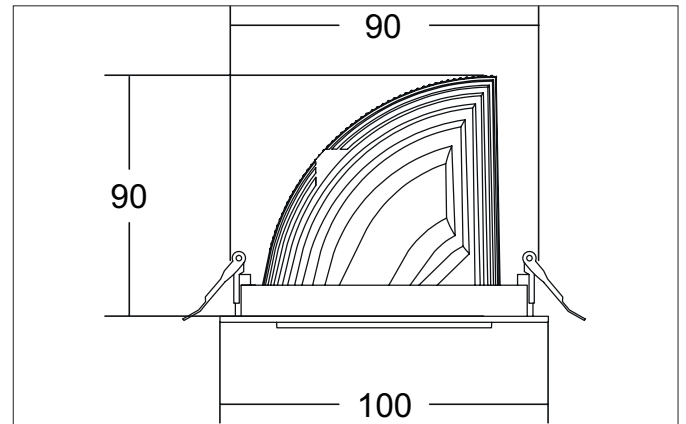

ARTEMIS MICRO LED recessed spotlight, on/off switchable

Article no. 88244183

Light.
For Generations.

Tender

LED recessed spotlight, on/off switchable, Round. Ceiling cut-out Ø 90 mm, Installation depth 90 mm, Outer diameter 100 mm, Weight 0,400 kg, with rotationssymmetrical, deep, wide distributed light intensity. optimal light distribution due to a glass transparent cover. Luminous flux 1.820 lm, Power 1 x 15 W, Light colour warm white, Correlated color temprature (CCT) 3.000 K, Colour rendering index CRI > 90, Housing material: Aluminium, Colour: Black structure, Permissible ambient temperature (ta): -20 °C - +25 °C, Protection class (EN 61140): II, Degree of protection (DIN EN 60529): IP20, .With electronic driver, on/off switchable.

Article data	
Article no.	88244183
GTIN	4251433974819
Series name	ARTEMIS MICRO
Short description	LED recessed spotlight, on/off switchable
Material	Aluminium
Colour	Black
Type of surface	Structure
Shape	Round
Outer diameter	100 mm
Built-in diameter	90 mm
Installation depth	90 mm
Weight	0.400 kg

Mounting technology	
Mounting method	Recessed mounting
Place of installation	Ceiling-mounted
Adjustability	Rotatable and adjustable head
Swivel angle	90°
Rotation angle	350°
Head adjustable angle	90°
Further references	No cover with thermal insulation material
Material cover	Glass transparent
Suitable for through-wiring	No