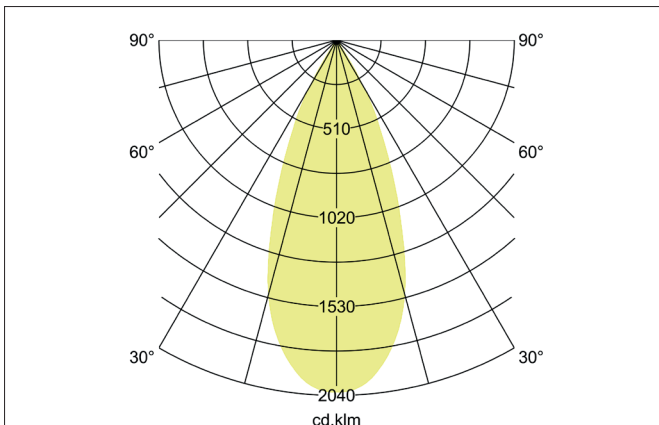

ARTEMIS MICRO LED recessed spotlight, on/off switchable

Article no. 88244164

Light.
For Generations.**Tender**

LED recessed spotlight, on/off switchable, Round. Ceiling cut-out Ø 90 mm, Installation depth 90 mm, Outer diameter 100 mm, Weight 0,400 kg, with rotationssymmetrical, deep, wide distributed light intensity. optimal light distribution due to a glass transparent cover. Luminous flux 1.802 lm, Power 1 x 15 W, Light colour neutral white, Correlated color temperature (CCT) 4.000 K, Colour rendering index CRI > 90, Housing material: Aluminium, Colour: Silver structure, Permissible ambient temperature (ta): -20 °C - +25 °C, Protection class (EN 61140): II, Degree of protection (DIN EN 60529): IP20, .With electronic driver, on/off switchable.

Article data	
Article no.	88244164
GTIN	4251433973300
Series name	ARTEMIS MICRO
Short description	LED recessed spotlight, on/off switchable
Material	Aluminium
Colour	Silver
Type of surface	Structure
Shape	Round
Outer diameter	100 mm
Built-in diameter	90 mm
Installation depth	90 mm
Weight	0.400 kg

ARTEMIS MICRO LED recessed spotlight, on/off switchable

Article no. 88244164

Light.
For Generations.

Lighting technology	
Colour temperature	4.000 K
Light colour	White
Light output	Direct
Luminous flux	1,802 lm
System efficiency	120 lm/W
Colour rendering	CRI > 90
Reflector	High-gloss
Beam angle	40°
Light sharing	Symmetric
Adjustable color temperature	No