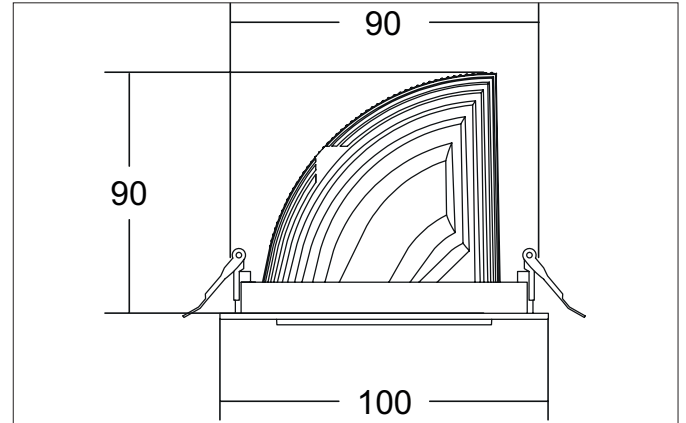

ARTEMIS MICRO LED recessed spotlight, on/off switchable

Article no. 88244164

Light.
For Generations.**Tender**

LED recessed spotlight, on/off switchable, Round. Ceiling cut-out Ø 90 mm, Installation depth 90 mm, Outer diameter 100 mm, Weight 0,400 kg, with rotationssymmetrical, deep, wide distributed light intensity. optimal light distribution due to a glass transparent cover. Luminous flux 1.802 lm, Power 1 x 15 W, Light colour neutral white, Correlated color temperature (CCT) 4.000 K, Colour rendering index CRI > 90, Housing material: Aluminium, Colour: Silver structure, Permissible ambient temperature (ta): -20 °C - +25 °C, Protection class (EN 61140): II, Degree of protection (DIN EN 60529): IP20, .With electronic driver, on/off switchable.

Article data	
Article no.	88244164
GTIN	4251433973300
Series name	ARTEMIS MICRO
Short description	LED recessed spotlight, on/off switchable
Material	Aluminium
Colour	Silver
Type of surface	Structure
Shape	Round
Outer diameter	100 mm
Built-in diameter	90 mm
Installation depth	90 mm
Weight	0.400 kg

Mounting technology	
Mounting method	Recessed mounting
Place of installation	Ceiling-mounted
Adjustability	Rotatable and adjustable head
Swivel angle	90°
Rotation angle	350°
Head adjustable angle	90°
Further references	No cover with thermal insulation material
Material cover	Glass transparent
Suitable for through-wiring	No