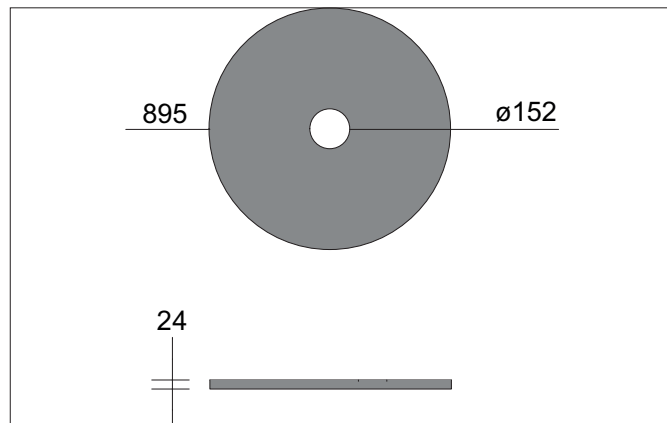

SILENTIUM Acoustic element with cut-out 152 mm, diameter 895 mm, smooth surface
Article no. 85210580

Tender

Acoustic element with cut-out 152 mm, diameter 895 mm, smooth surface, sage.

Article data	
Article no.	85210580
GTIN	4255752520610
Series name	SILENTIUM
Short description	Acoustic element with cut-out 152 mm, diameter 895 mm, smooth surface
Material	Recycled PET
Colour	sage
Type of surface	smooth
Shape	Round
Outer diameter	895 mm
Built-in diameter	152 mm
Hight	24 mm
Sound insulation	aw = 0.70(MH)
NRC value	0.85
Fire protection class BS EN 13501.1	Classification B - s1, d0
Color fastness test ISO 105 B02	Color fastness value 6-7
Weight	1.79 kg

Mounting technology

Number of cable suspensions 4

**SILENTIUM Acoustic element with cut-out 152 mm, diameter
895 mm, smooth surface**
Article no. 85210580

Packing data	
Gross weight	2.17 kg
Length of packaging	905 mm
Packaging width	905 mm
Packaging height	35 mm
Disposal at end of life	<p>This product must not be disposed of with household waste. You are obliged, to dispose of such electrical waste separately.</p> <p>By disposing of electrical waste and other old or defective electronics separately, you support recycling or other forms of re-use. In that way you help to take care and to avoid that harmful substances get into the environment.</p>