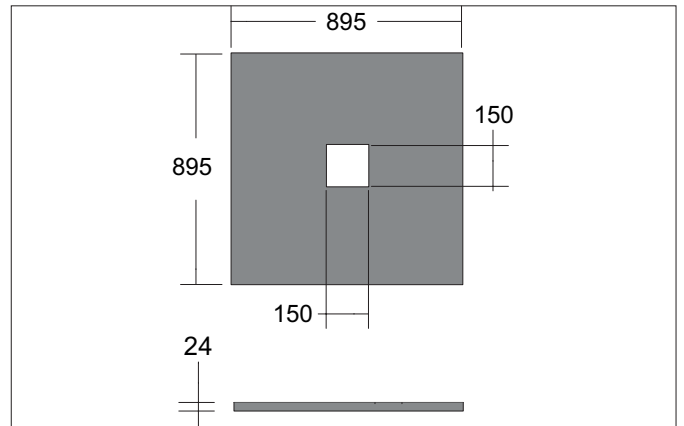

SILENTIUM Acoustic element with cut-out 150 mm x 150 mm, diameter 895 mm x 895 mm, textured surface
Article no. 85140454

Tender

Acoustic element with cut-out 150 mm x 150 mm, length 895 mm x width 895 mm, textured surface, mushroom.

Article data	
Article no.	85140454
GTIN	4255752520894
Series name	SILENTIUM
Short description	Acoustic element with cut-out 150 mm x 150 mm, diameter 895 mm x 895 mm, textured surface
Material	Recycled PET
Colour	mushroom
Type of surface	Structure
Shape	Square
Length	895 mm
Width	895 mm
Built-in length	150 mm
Built-in width	150 mm
Hight	24 mm
Sound insulation	aw = 0.70(MH)
NRC value	0.85
Fire protection class BS EN 13501.1	Classification B - s1, d0
Color fastness test ISO 105 B02	Color fastness value 6-7
Weight	1.79 kg

**SILENTIUM Acoustic element with cut-out 150 mm x 150 mm,
diameter 895 mm x 895 mm, textured surface**
Article no. 85140454

Mounting technology	
Number of cable suspensions	4

Packing data	
Gross weight	2.17 kg
Length of packaging	905 mm
Packaging width	905 mm
Packaging height	35 mm
Disposal at end of life	<p>This product must not be disposed of with household waste. You are obliged, to dispose of such electrical waste separately.</p> <p>By disposing of electrical waste and other old or defective electronics separately, you support recycling or other forms of re-use. In that way you help to take care and to avoid that harmful substances get into the environment.</p>