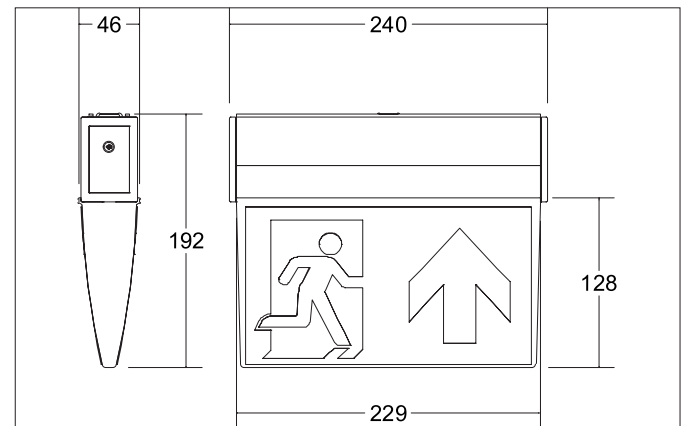

RESCUE TWO Exit sign luminaire
Article no. 79231264

Light.
For Generations.

Tender

Exit sign luminaire, silver. Surface mounting, Ceiling-/Wall-mounted Escape sign light, recognition range 25 m, nominal operating time 3 h, nominal operating time can be changed to 8 h, then the emergency lighting factor (BLF) is only 40 %, ceiling or wall mounting, incl. LiFePO4 single battery and pictogram set Automatic self-test due to integrated rechargeable battery. Lamp holder: Without fitting, Mounting method: Surface mounting, Place of installation: Ceiling-/Wall-mounted, Material: Aluminium / Polycarbonate, Degree of protection: according to DIN EN 60529 IP41, Protection class: (EN 61140) I, Voltage: 230V AC 50Hz, Power: 4.6W, Colour temperature: 4.000 K, Light colour : White, Adjustability: Not adjustable, With control gear: Yes.

Article data	
Article no.	79231264
GTIN	4251433949510
Series name	RESCUE TWO
Short description	Exit sign luminaire
Material	Aluminium / Polycarbonate
Colour	Silver
Length	240 mm
Width	46 mm
Height	192 mm
Weight	0.681 kg

Mounting technology	
Mounting method	Surface mounting
Place of installation	Ceiling-/Wall-mounted
Adjustability	Not adjustable
Material cover	Plastic, opal

Packing data	
Gross weight	0.831 kg
Length of packaging	272 mm
Packaging width	215 mm
Packaging height	57 mm
Disposal at end of life	<p>This product must not be disposed of with household waste. You are obliged, to dispose of such electrical waste separately.</p> <p>By disposing of electrical waste and other old or defective electronics separately, you support recycling or other forms of re-use. In that way you help to take care and to avoid that harmful substances get into the environment.</p>