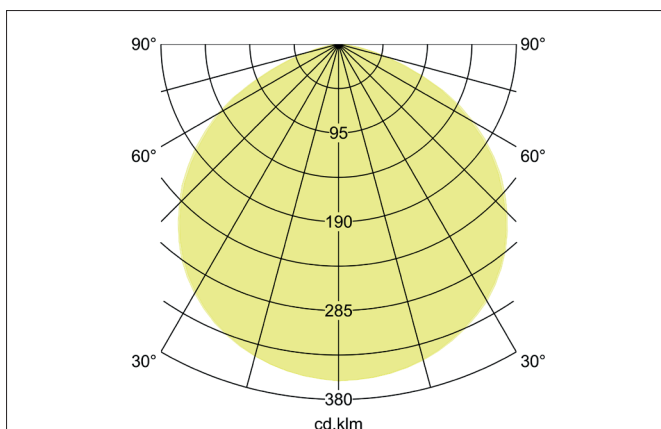

#### Tender

LED low beam spot, DALI dimmable, Round. Luminaire diameter 260.0 mm, Hight 195.0 mm Weight 2.6 kg, with rotattionssymmetrical, deep, wide distributed light intensity. optimal light distribution due to a plastic, transparent cover. Luminous flux 18.000 lm, Power 120 W, System Efficiency 150 lm/W, Light colour neutral white, Correlated color temperature (CCT) 4.000 K, Colour rendering index CRI > 80, Rated life time L70/B50 at 25 °C: 50000 h, Rated life time L80/B50 at 25 °C: 50000 h, Housing material: Aluminium / Polycarbonate, Colour: Black, Permissible ambient temperature (ta): -25 to +45°C, Protection class (EN 61140): I, Degree of protection (DIN EN 60529): IP65, shock resistance according to IEC62262: IK09 . With electronic driver, DALI-2 dimmable.