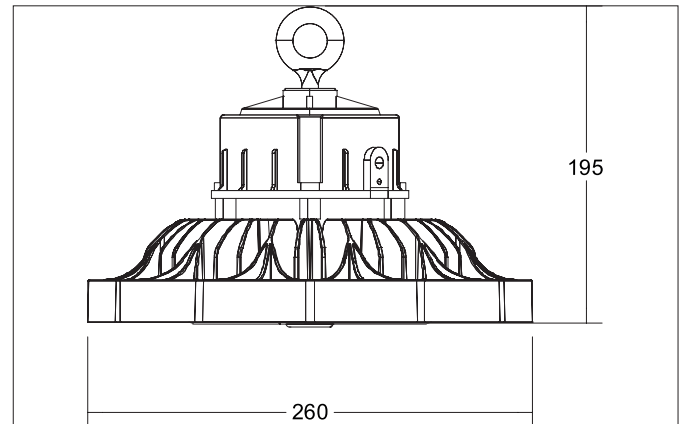

SOL LED low beam spot, DALI dimmable  
Article no. 78311084

Light.  
For Generations.

#### Tender

LED low beam spot, DALI dimmable, Round. Luminaire diameter 260.0 mm, Hight 195.0 mm Weight 2.6 kg, with rotattionssymmetrical, deep, wide distributed light intensity. optimal light distribution due to a plastic, transparent cover. Luminous flux 18.000 lm, Power 120 W, System Efficiency 150 lm/W, Light colour neutral white, Correlated color temperature (CCT) 4.000 K, Colour rendering index CRI > 80, Rated life time L70/B50 at 25 °C: 50000 h, Rated life time L80/B50 at 25 °C: 50000 h, Housing material: Aluminium / Polycarbonate, Colour: Black, Permissible ambient temperature (ta): -25 to +45°C, Protection class (EN 61140): I, Degree of protection (DIN EN 60529): IP65, shock resistance according to IEC62262: IK09 . With electronic driver, DALI-2 dimmable.

SOL LED low beam spot, DALI dimmable  
Article no. 78311084

Light.  
For Generations.

Article data	
Article no.	78311084
GTIN	4251433949381
Series name	SOL
Short description	LED low beam spot, DALI dimmable
Material	Aluminium / Polycarbonate
Colour	Black
Shape	Round
Outer diameter	260 mm
Height	195 mm
Scope of delivery	Delivery: incl. screwable mounting eyelet, shrink end caps on the DALI cable and connection cable 1,500 mm
Weight	2.600 kg
Length of the connection line	1,500 mm