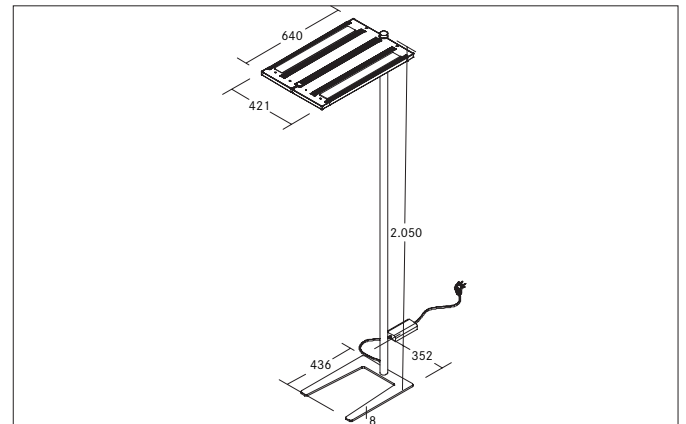

MELODY LED-Stehleuchte, NANO-prismatische Abdeckung, mit Indirektanteil, mit Sensorik, Taster und App

Article no. 77412184AI

Light.
For Generations.**Tender**

LED-Stehleuchte, NANO-prismatische Abdeckung, mit Indirektanteil, mit Sensorik, Taster und App, Rectangular. Luminaire length 640.0 mm, Luminaire width 421.0 mm, Hight 2050.0 mm Weight 16.2 kg, double asymmetric optimal light distribution due to a plastic, microprismatic cover. Luminous flux 15.200 lm, UGR < 19, Power 120 W, Light colour neutral white, Correlated color temperature (CCT) 4.000 K, Colour rendering index CRI > 90, Housing material: Aluminium / Steel / Plastic, Colour: Black structure, Permissible ambient temperature (ta): -20 °C - +25 °C, Protection class (EN 61140): I, Degree of protection (DIN EN 60529): IP20, .With electronic driver, Presence detector dimmable.

Article data	
Article no.	77412184AI
GTIN	4251433972129
Series name	MELODY
Short description	LED-Stehleuchte, NANO-prismatische Abdeckung, mit Indirektanteil, mit Sensorik, Taster und App
Material	Aluminium / Steel / Plastic
Colour	Black
Type of surface	Structure
Shape	Rectangular
Length	640 mm
Width	421 mm
Hight	2050 mm
Scope of delivery	incl. supply line 2.500 mm with Schuko angle plug
Weight	16.200 kg

Mounting technology	
Mounting method	Surface mounting
Place of installation	Floor-mounted
Adjustability	Not adjustable
Material cover	Plastic, microprismatic

Packing data	
Gross weight	17.3 kg
Length of packaging	2,085 mm
Packaging width	520 mm
Packaging height	95 mm
Disposal at end of life	This product must not be disposed of with household waste. You are obliged, to dispose of such electrical waste separately. By disposing of electrical waste and other old or defective electronics separately, you support recycling or other forms of re-use. In that way you help to take care and to avoid that harmful substances get into the environment.