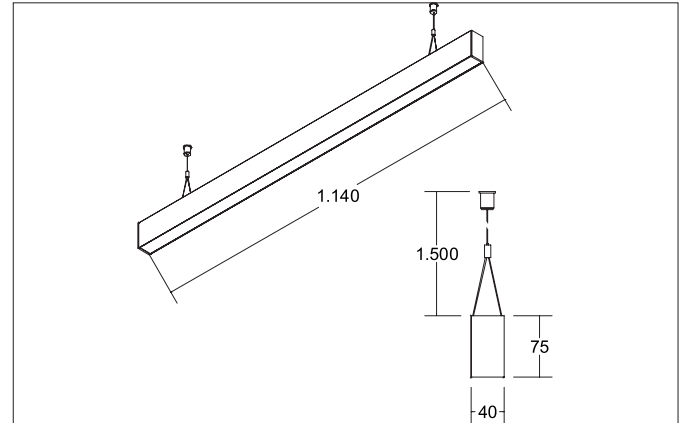

#### Tender

LED pendant profile luminaire direct/indirect, Rectangular. Luminaire length 1144.0 mm, Luminaire width 40.0 mm, Height 75.0 mm, for pendulum mounting. Pendulum length max. 1500.0 mm Weight 2.59 kg, with rotationssymmetrical, deep, wide distributed light intensity. optimal light distribution due to a plastic, microprismatic cover. Luminous flux 5.060 lm, UGR < 19, Power 45,9 W, Light colour warm white, Correlated color temprature (CCT) 3.000 K, Colour rendering index CRI > 90, Rated life time L70/B50 at 25 °C: 60.000 h, Rated life time L80/B50 at 25 °C: 60.000 h, Housing material: Aluminium / Acrylic, Colour: Silver, Permissible ambient temperature (ta): -20 °C - +25 °C, Protection class (EN 61140): I, Degree of protection (DIN EN 60529): IP20, .With electronic driver, DALI dimmable.

Article data	
Article no.	77333693
GTIN	4251433935285
Series name	BIRO40
Short description	LED pendant profile luminaire direct/indirect
Material	Aluminium / Acrylic
Colour	Silver
Shape	Rectangular
Length	1,144 mm
Width	40 mm
Hight	75 mm
Weight	2.590 kg

Mounting technology	
Mounting method	Suspended
Place of installation	Ceiling-mounted
Adjustability	Not adjustable
stamp	UKCA
Pendulum length max.	1,500 mm
Material cover	Plastic, microprismatic

Packing data	
Gross weight	3.04 kg
Length of packaging	1,250 mm
Packaging width	160 mm
Packaging height	135 mm
Disposal at end of life	This product must not be disposed of with household waste. You are obliged, to dispose of such electrical waste separately. By disposing of electrical waste and other old or defective electronics separately, you support recycling or other forms of re-use. In that way you help to take care and to avoid that harmful substances get into the environment.