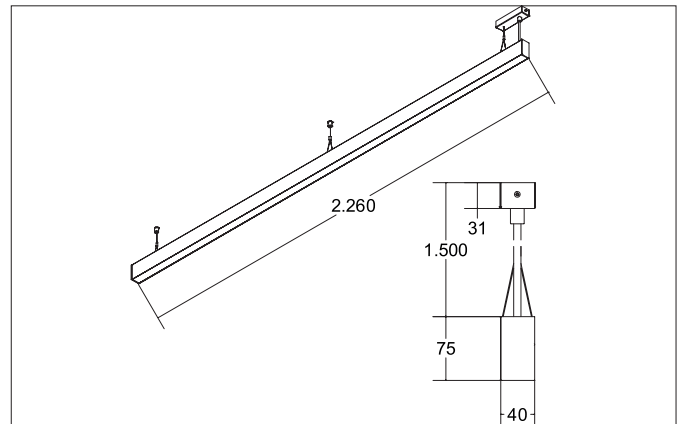

**BIRO40 LED pendant profile luminaire direct**

Article no. 77234088

Light.  
For Generations.**Tender**

LED pendant profile luminaire direct, Rectangular. Luminaire length 2264.0 mm, Luminaire width 40.0 mm, Height 75.0 mm, for pendulum mounting. Pendulum length max. 1500.0 mm Weight 3.79 kg, with rotationssymmetrical, deep, wide distributed light intensity. optimal light distribution due to a plastic, microprismatic cover. Luminous flux 3.030 lm, UGR < 19, Power 35,8 W, Light colour warm white to daylight white, Correlated color temperature (CCT) 2.700 - 6.500 K, Colour rendering index CRI > 80, Rated life time L70/B50 at 25 °C: 65.000 h, Rated life time L80/B50 at 25 °C: 70.000 h, Housing material: Aluminium / Acrylic, Colour: Black, Permissible ambient temperature (ta): -20 °C - +25 °C, Protection class (EN 61140): I, Degree of protection (DIN EN 60529): IP20, .With electronic driver, DALI dimmable.

Article data	
Article no.	77234088
GTIN	4251433934936
Series name	BIRO40
Short description	LED pendant profile luminaire direct
Material	Aluminium / Acrylic
Colour	Black
Shape	Rectangular
Length	2,264 mm
Width	40 mm
Height	75 mm
Weight	3.790 kg

Mounting technology	
Mounting method	Suspended
Place of installation	Ceiling-mounted
Adjustability	Not adjustable
stamp	UKCA
Pendulum length max.	1,500 mm
Material cover	Plastic, microprismatic

Packing data	
Gross weight	4.58 kg
Length of packaging	2,300 mm
Packaging width	160 mm
Packaging height	135 mm
Disposal at end of life	This product must not be disposed of with household waste. You are obliged, to dispose of such electrical waste separately. By disposing of electrical waste and other old or defective electronics separately, you support recycling or other forms of re-use. In that way you help to take care and to avoid that harmful substances get into the environment.