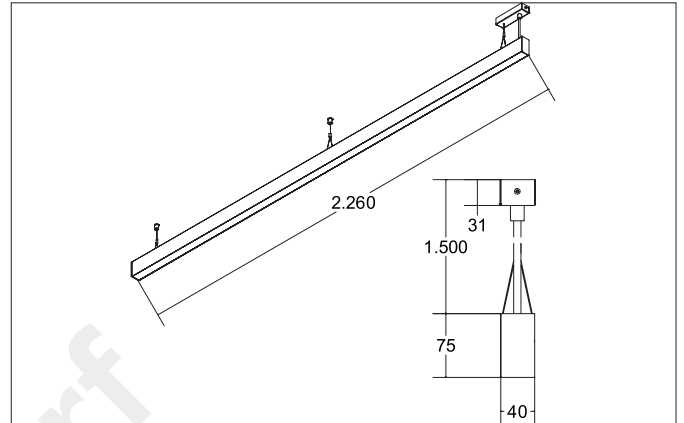

**BIRO40 LED pendant profile luminaire direct**  
Article no. 77234078

Light.  
For Generations.

**Tender**

Article data	
Article no.	77234078
GTIN	4251433970491
Series name	BIRO40
Short description	LED pendant profile luminaire direct
Material	Aluminium / Acrylic
Colour	White
Shape	Rectangular
Length	2,660 mm
Width	40 mm
Height	75 mm
Weight	3.790 kg

Mounting technology	
Mounting method	Suspended
Place of installation	Ceiling-mounted
Adjustability	Not adjustable
Pendulum length max.	1,500 mm
Material cover	Plastic, microprismatic

Packing data	
Gross weight	4.58 kg
Length of packaging	2,300 mm
Packaging width	160 mm
Packaging height	135 mm
Disposal at end of life	This product must not be disposed of with household waste. You are obliged, to dispose of such electrical waste separately. By disposing of electrical waste and other old or defective electronics separately, you support recycling or other forms of re-use. In that way you help to take care and to avoid that harmful substances get into the environment.