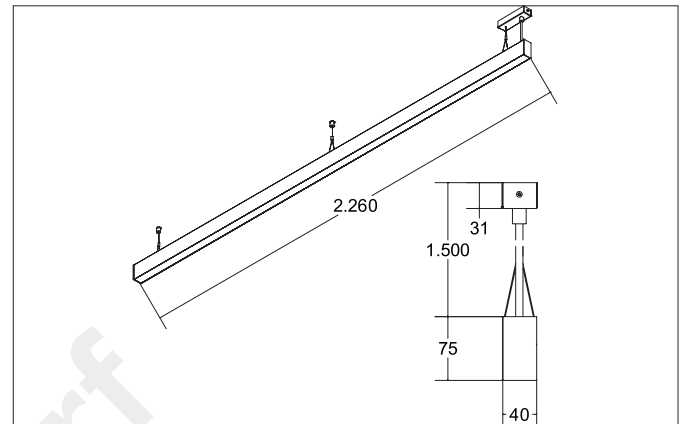

BIRO40 LED pendant profile luminaire direct

Article no. 77234074

Light.
For Generations.**Tender**

Article data	
Article no.	77234074
GTIN	4251433970484
Series name	BIRO40
Short description	LED pendant profile luminaire direct
Material	Aluminium / Acrylic
Colour	White
Shape	Rectangular
Length	2,260 mm
Width	40 mm
Height	75 mm
Weight	3.790 kg

Mounting technology	
Mounting method	Suspended
Place of installation	Ceiling-mounted
Adjustability	Not adjustable
Pendulum length max.	1,500 mm
Material cover	Plastic, microprismatic

Packing data	
Gross weight	4.58 kg
Length of packaging	2,300 mm
Packaging width	160 mm
Packaging height	135 mm
Disposal at end of life	This product must not be disposed of with household waste. You are obliged, to dispose of such electrical waste separately. By disposing of electrical waste and other old or defective electronics separately, you support recycling or other forms of re-use. In that way you help to take care and to avoid that harmful substances get into the environment.