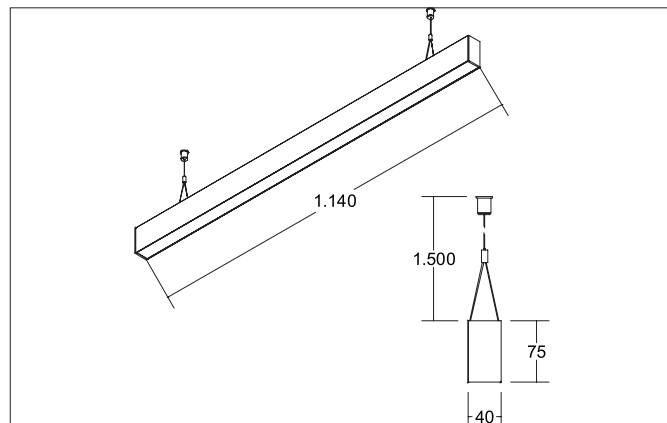

**BIRO40 LED pendant profile luminaire direct**

Article no. 77233083

Light.  
For Generations.**Tender**

LED pendant profile luminaire direct, Rectangular. Luminaire length 1144.0 mm, Luminaire width 40.0 mm, Height 75.0 mm, for pendulum mounting. Pendulum length max. 1500.0 mm Weight 1.83 kg, with rotationssymmetrical, deep, wide distributed light intensity. optimal light distribution due to a plastic, microprismatic cover. Luminous flux 1.430 lm, UGR < 19, Power 17,9 W, Light colour warm white, Correlated color temperature (CCT) 3.000 K, Colour rendering index CRI > 90, Rated life time L70/B50 at 25 °C: 60.000 h, Rated life time L80/B50 at 25 °C: 60.000 h, Housing material: Aluminium / Acrylic, Colour: Black, Permissible ambient temperature (ta): -20 °C - +25 °C, Protection class (EN 61140): I, Degree of protection (DIN EN 60529): IP20, .With electronic driver, DALI dimmable.

Article data	
Article no.	77233083
GTIN	4251433934851
Series name	BIRO40
Short description	LED pendant profile luminaire direct
Material	Aluminium / Acrylic
Colour	Black
Shape	Rectangular
Length	1,144 mm
Width	40 mm
Height	75 mm
Weight	1.830 kg

Mounting technology	
Mounting method	Suspended
Place of installation	Ceiling-mounted
Adjustability	Not adjustable
stamp	UKCA
Pendulum length max.	1,500 mm
Material cover	Plastic, microprismatic

Packing data	
Gross weight	2.28 kg
Length of packaging	1,250 mm
Packaging width	160 mm
Packaging height	135 mm
Disposal at end of life	This product must not be disposed of with household waste. You are obliged, to dispose of such electrical waste separately. By disposing of electrical waste and other old or defective electronics separately, you support recycling or other forms of re-use. In that way you help to take care and to avoid that harmful substances get into the environment.