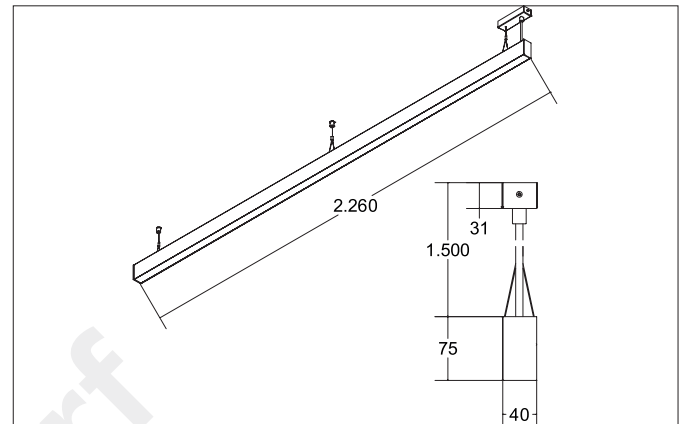

BIRO40 LED pendant profile luminaire direct

Article no. 77214074

Light.
For Generations.**Tender**

Article data	
Article no.	77214074
GTIN	4251433970477
Series name	BIRO40
Short description	LED pendant profile luminaire direct
Material	Aluminium / Acrylic
Colour	White
Shape	Rectangular
Length	2,260 mm
Width	40 mm
Hight	75 mm
Weight	3.790 kg

Mounting technology	
Mounting method	Suspended
Place of installation	Ceiling-mounted
Adjustability	Not adjustable
Pendulum length max.	1,500 mm
Material cover	Plastic, microprismatic

Packing data	
Gross weight	4.58 kg
Length of packaging	2,300 mm
Packaging width	160 mm
Packaging height	135 mm
Disposal at end of life	This product must not be disposed of with household waste. You are obliged, to dispose of such electrical waste separately. By disposing of electrical waste and other old or defective electronics separately, you support recycling or other forms of re-use. In that way you help to take care and to avoid that harmful substances get into the environment.