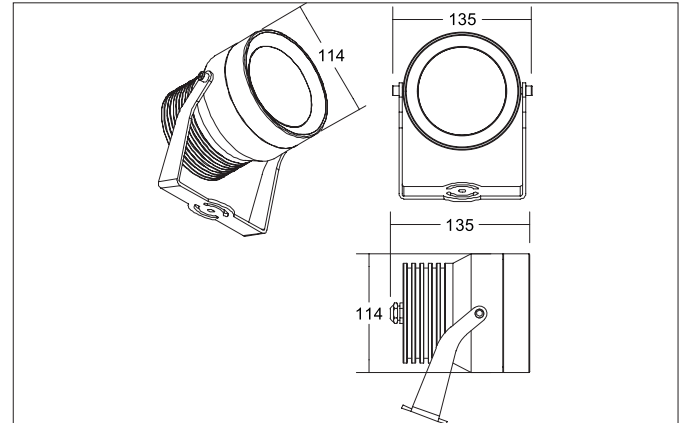

**LEGRA LED ground spike spotlight, 230 V AC, IP65**

Article no. 65271103

Light.  
For Generations.**Tender**

LED ground spike spotlight, 230 V AC, IP65, Other., Hight 114.0 mm Weight 1.666 kg, with rotationssymmetrical, deep, wide distributed light intensity. optimal light distribution due to a glass transparent cover. Luminous flux 1.130 lm, Power 1 x 20 W, Light colour warm white to warm white, Correlated color temprature (CCT) 2.950 - 3.050 K, Colour rendering index CRI > 80, Housing material: Aluminium / Glass, Colour: Graphite structure, Permissible ambient temperature (ta): -20 °C - +25 °C, Protection class (EN 61140): I, Degree of protection (DIN EN 60529): IP65, .With electronic driver, on/off switchable.

Article data	
Article no.	65271103
GTIN	4251433982753
Series name	LEGRA
Short description	LED ground spike spotlight, 230 V AC, IP65
Material	Aluminium / Glass
Colour	Graphite
Type of surface	Structure
Shape	Other
Length	135 mm
Hight	114 mm
Scope of delivery	incl. converter for connection to 230 V mains voltage with 2,000 mm connection cable and plug, switchable
Weight	1.666 kg

**LEGRA LED ground spike spotlight, 230 V AC, IP65**

Article no. 65271103

Light.  
For Generations.

Lighting technology	
Colour temperature	3.000 K
Light colour	White
Light output	Direct
Luminous flux	1,130 lm
System efficiency	56 lm/W
McAdam-Step	McAdam-Step 3
Colour rendering	CRI > 80
Beam angle	72°
Light sharing	Symmetric
Adjustable color temperature	No

Packing data	
Gross weight	1.852 kg
Length of packaging	270 mm
Packaging width	270 mm
Packaging height	120 mm
Disposal at end of life	This product must not be disposed of with household waste. You are obliged, to dispose of such electrical waste separately. By disposing of electrical waste and other old or defective electronics separately, you support recycling or other forms of re-use. In that way you help to take care and to avoid that harmful substances get into the environment.