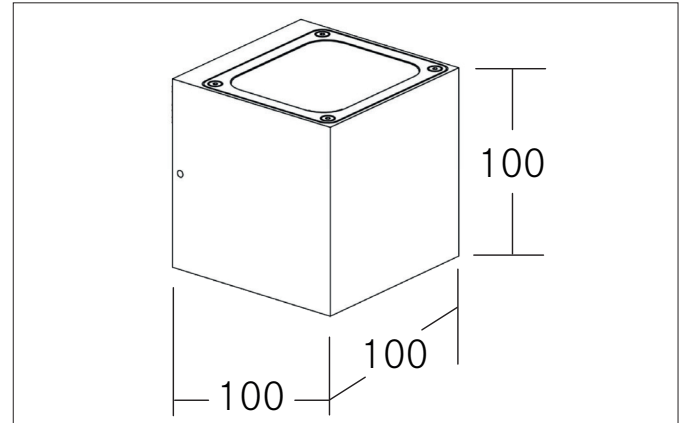

SELIA LED wall surface mounted luminaire, IP54
Article no. 65235103

Light.
For Generations.

Tender

LED wall surface mounted luminaire, IP54, Rectangular. Luminaire length 100.0 mm, Luminaire width 100.0 mm, Height 100.0 mm Weight 0.945 kg, with rotationssymmetrical, deep, wide distributed light intensity. optimal light distribution due to a plastic, transparent cover. Luminous flux 950 lm, Power 2 x 10 W, Light colour warm white to warm white, Correlated color temperature (CCT) 2.950 - 3.000 K, Colour rendering index CRI > 80, Housing material: Aluminium / Plastic, Colour: Graphite structure, Permissible ambient temperature (ta): -20 to +45°C, Protection class (EN 61140): I, Degree of protection (DIN EN 60529): IP54, .With electronic driver, on/off switchable.

Article data	
Article no.	65235103
GTIN	4251433982722
Series name	SELIA
Short description	LED wall surface mounted luminaire, IP54
Material	Aluminium / Plastic
Colour	Graphite
Type of surface	Structure
Shape	Rectangular
Length	100 mm
Width	100 mm
Height	100 mm
Scope of delivery	incl. converter for connection to 230 V mains voltage, switchable
Weight	0.945 kg

SELIA LED wall surface mounted luminaire, IP54

Article no. 65235103

Light.
For Generations.

Lighting technology	
Colour temperature	3.000 K
Light colour	White
Light output	Direct/Indirect
Luminous flux	950 lm
System efficiency	95 lm/W
McAdam-Step	McAdam-Step 3
Colour rendering	CRI > 80
Beam angle	160°
Light sharing	Symmetric
Adjustable color temperature	No

Packing data	
Gross weight	1.055 kg
Length of packaging	200 mm
Packaging width	150 mm
Packaging height	150 mm
Disposal at end of life	This product must not be disposed of with household waste. You are obliged, to dispose of such electrical waste separately. By disposing of electrical waste and other old or defective electronics separately, you support recycling or other forms of re-use. In that way you help to take care and to avoid that harmful substances get into the environment.