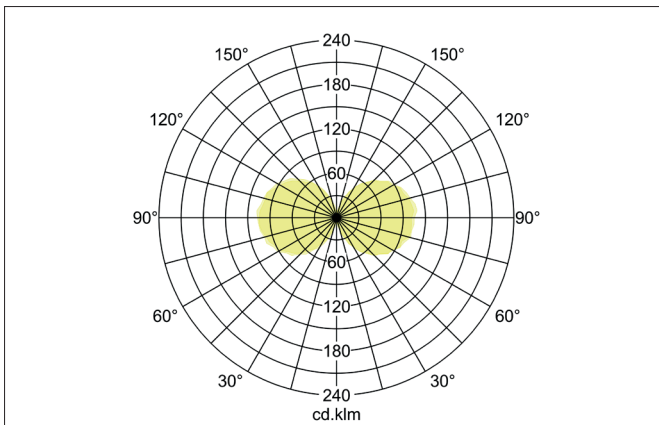

MATURNA LED bollard luminaire / Connection column, IP44

Article no. 65202103

Light.
For Generations.**Tender**

LED bollard luminaire / Connection column, IP44, Other., Hight 480.0 mm Weight 6.8 kg, with rotationssymmetrical, deep, wide distributed light intensity. Luminous flux 232 lm, Power 1 x 3 W, Light colour warm white to warm white, Correlated color temprature (CCT) 3.000 - 3.000 K, Colour rendering index CRI > 80, Housing material: Aluminium / Glass / Plastic, Colour: Graphite structure, Permissible ambient temperature (ta): -20 °C - +25 °C, Protection class (EN 61140): I, Degree of protection (DIN EN 60529): IP44, .With electronic driver, on/off switchable.

Article data	
Article no.	65202103
GTIN	4251433982609
Series name	MATURNA
Short description	LED bollard luminaire / Connection column, IP44
Material	Aluminium / Glass / Plastic
Colour	Graphite
Type of surface	Structure
Shape	Other
Hight	480 mm
Scope of delivery	incl. converter for connection to 230 V mains voltage, switchable
Weight	6.800 kg

MATURNA LED bollard luminaire / Connection column, IP44

Article no. 65202103

Light.
For Generations.

Lighting technology	
Colour temperature	3.000 K
Light colour	White
Light output	Direct
Luminous flux	232 lm
System efficiency	77 lm/W
McAdam-Step	McAdam-Step 6
Colour rendering	CRI > 80
Light sharing	Symmetric
Adjustable color temperature	No