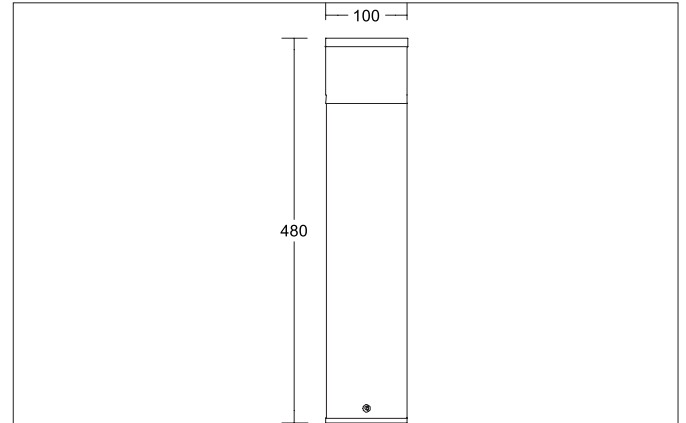

MATURNA LED bollard luminaire / Connection column, IP44

Article no. 65202103

Light.
For Generations.**Tender**

LED bollard luminaire / Connection column, IP44, Other., Hight 480.0 mm Weight 6.8 kg, with rotationssymmetrical, deep, wide distributed light intensity. Luminous flux 232 lm, Power 1 x 3 W, Light colour warm white to warm white, Correlated color temprature (CCT) 3.000 - 3.000 K, Colour rendering index CRI > 80, Housing material: Aluminium / Glass / Plastic, Colour: Graphite structure, Permissible ambient temperature (ta): -20 °C - +25 °C, Protection class (EN 61140): I, Degree of protection (DIN EN 60529): IP44, .With electronic driver, on/off switchable.

Article data	
Article no.	65202103
GTIN	4251433982609
Series name	MATURNA
Short description	LED bollard luminaire / Connection column, IP44
Material	Aluminium / Glass / Plastic
Colour	Graphite
Type of surface	Structure
Shape	Other
Hight	480 mm
Scope of delivery	incl. converter for connection to 230 V mains voltage, switchable
Weight	6.800 kg

MATURNA LED bollard luminaire / Connection column, IP44

Article no. 65202103

Light.
For Generations.

Lighting technology	
Colour temperature	3.000 K
Light colour	White
Light output	Direct
Luminous flux	232 lm
System efficiency	77 lm/W
McAdam-Step	McAdam-Step 6
Colour rendering	CRI > 80
Light sharing	Symmetric
Adjustable color temperature	No

Mounting technology	
Mounting method	Surface mounting
Place of installation	Floor-mounted
Adjustability	Not adjustable
Further references	Outdoor

Packing data	
Gross weight	9 kg
Length of packaging	530 mm
Packaging width	200 mm
Packaging height	200 mm
Disposal at end of life	This product must not be disposed of with household waste. You are obliged, to dispose of such electrical waste separately. By disposing of electrical waste and other old or defective electronics separately, you support recycling or other forms of re-use. In that way you help to take care and to avoid that harmful substances get into the environment.