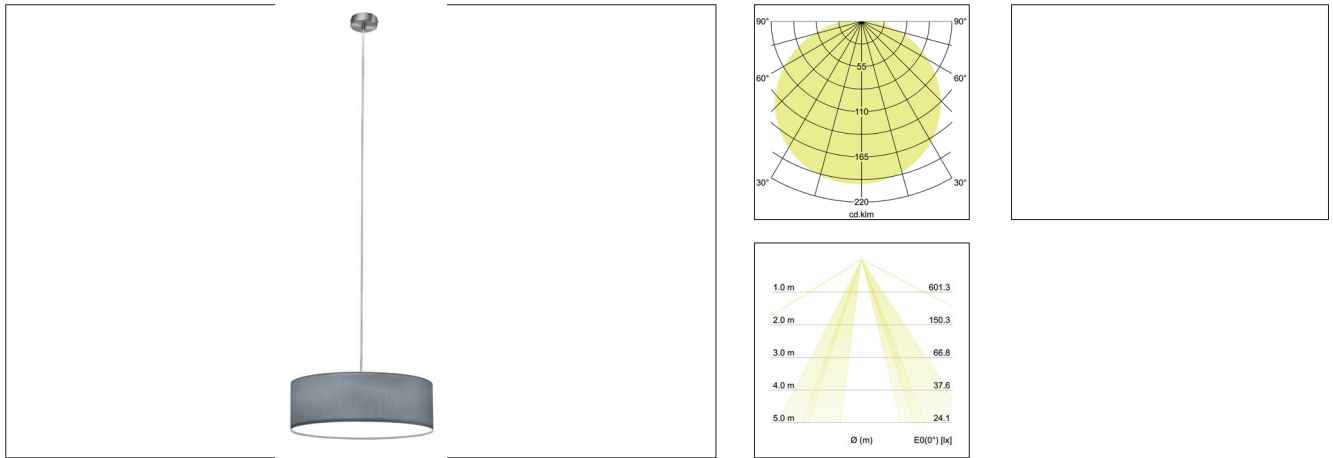

Pendant luminaire Soft Tube, 580
Artikel-Nr. 58266150

Pendant luminaire Soft Tube, 580, nickel, round. Surface mounting, Ceiling-mounted. Fabric pendant lamp in cylindrical shape. Polycarbonate foil diffuser. Shade material: Chintz, Shade color: gray, pendant length: 1,500 mm. For more available shade variants and special solutions you can download a PDF file for each product online from our website. Light flux measured with 5 x 10 W. Lamp holder: E27, Mounting method: Surface mounting, Place of installation: Ceiling-mounted, Degree of protection: according to DIN EN 60529 IP20, Protection class: (EN 61140) I, Voltage: 230V AC 50Hz, Power: 60W, Amount of light sources / fittings: 5.0 Qty, Luminous flux: 3.040lm, control: Other.

Artikel-Nr.	58266150
Stand:	22.07.2021 00:26

Colour	Nickel
Shade colour	Dark brown gray
Chintz colour code	66.8003.83
Shade material	Chintz
Amount of light sources / fittings	5 Qty
control	Other
Lamp holder	E27

Power	5 x max. 60 W
Voltage	230V AC 50Hz
Luminous flux	3,040 lm
Pendulum length max.	1,500 mm
Circuit type	Parallel conduction
Degree of protection	IP20
Protection class	I