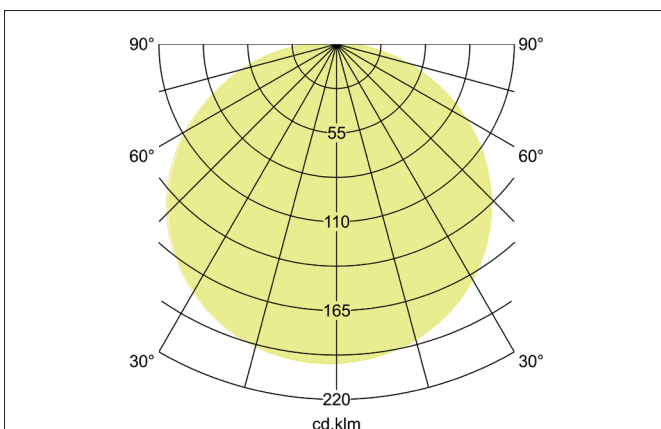

SOFT TUBE Pendant luminaire, 280 mm

Article no. 58260548

Light.
For Generations.**Tender**

Pendant luminaire, 280 mm, nickel satin / shade apple green, Round. Surface mounting, Ceiling-mounted. Fabric pendant luminaire in cylindrical shape. Polycarbonate foil diffuser. Shade material: chintz, pendant length: 1500 mm. For more available shade variants and special solutions you can download a PDF file for each product online from our website. Luminous flux measured with 1 x 10 W LED retrofit lamp (not included). Lamp holder: E27, Mounting method: Surface mounting, Place of installation: Ceiling-mounted, Degree of protection: according to DIN EN 60529 IP20, Protection class: (EN 61140) I, Voltage: 230V AC 50Hz, Power: 60 W, Amount of light sources / fittings: 1 Qty, Luminous flux : 610 lm, Control: Other.

Article data	
Article no.	58260548
GTIN	4251433944041
Series name	SOFT TUBE
Short description	Pendant luminaire, 280 mm
Material	Steel
Colour	Nickel
Type of surface	Matt
Shape	Round
Outer diameter	280 mm
Height	180 mm
Shade colour	Apple green
Shade material	Chintz
Chintz colour code	66.8003.48
Weight	0.610 kg

SOFT TUBE Pendant luminaire, 280 mm

Article no. 58260548

Light.
For Generations.

Operating technology of the luminaire	
Voltage type	AC
AC nominal voltage max	230 V
Frequenz max.	50 Hz
Lamp holder	E27
Protection class	I
Degree of protection	IP20
Control	Other
Bulb change possible	Yes