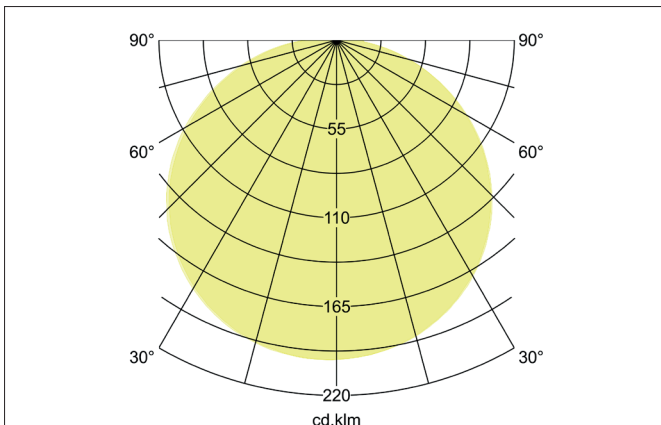

**SOFT TUBE Pendant luminaire, 280 mm**

Article no. 58260263

Light.  
For Generations.**Tender**

Pendant luminaire, 280 mm, chrome / shade orange pale, Round. Surface mounting, Ceiling-mounted. Fabric pendant luminaire in cylindrical shape. Polycarbonate foil diffuser. Shade material: chintz, pendant length: 1500 mm. For more available shade variants and special solutions you can download a PDF file for each product online from our website. Luminous flux measured with 1 x 10 W LED retrofit lamp (not included). Lamp holder: E27, Mounting method: Surface mounting, Place of installation: Ceiling-mounted, Degree of protection: according to DIN EN 60529 IP20, Protection class: (EN 61140) I, Voltage: 230V AC 50Hz, Power: 60 W, Amount of light sources / fittings: 1 Qty, Luminous flux : 610 lm, Control: Other.

Article data	
Article no.	58260263
GTIN	4251433949091
Series name	SOFT TUBE
Short description	Pendant luminaire, 280 mm
Colour	Chrome
Shape	Round
Outer diameter	280 mm
Hight	180 mm
Shade colour	Orange pale
Shade material	Chintz
Chintz colour code	66.8003.63
Weight	0.610 kg

**SOFT TUBE Pendant luminaire, 280 mm**

Article no. 58260263

Light.  
For Generations.

Operating technology of the luminaire	
Voltage type	AC
AC nominal voltage max	230 V
Frequenz max.	50 Hz
Lamp holder	E27
Protection class	I
Degree of protection	IP20
Control	Other
Bulb change possible	Yes