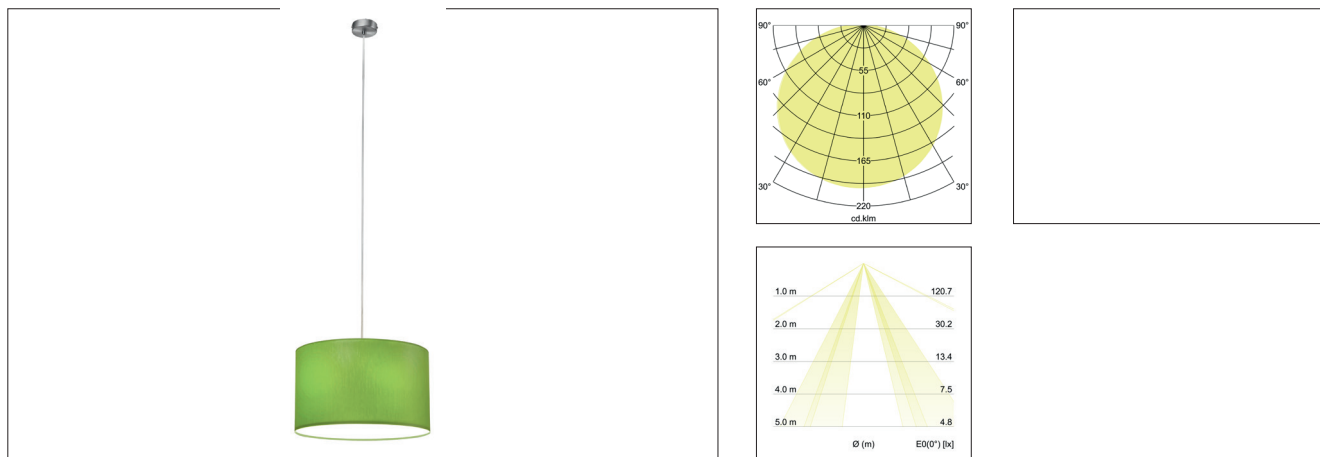

Pendant luminaire Soft Tube, 280

Artikel-Nr. 58260150

Pendant luminaire Soft Tube, 280, nickel, round. Surface mounting, Ceiling-mounted. Fabric pendant lamp in cylindrical shape. Polycarbonate foil diffuser. Shade material: Chintz, Shade color: green, pendant length: 1,500 mm. For more available shade variants and special solutions you can download a PDF file for each product online from our website. Light flux measured with 1 x 10 W. Lamp holder: E27, Mounting method: Surface mounting, Place of installation: Ceiling-mounted, Degree of protection: according to DIN EN 60529 IP20, Protection class: (EN 61140) I, Voltage: 230V AC 50Hz, Power: 60W, Amount of light sources / fittings: 1.0 Qty, Luminous flux: 610lm, control: Other.

Artikel-Nr.	58260150
Stand:	22.07.2021 01:35

Colour	Nickel
Shade colour	Lime green
Chintz colour code	66.8003.44
Shade material	Chintz
Amount of light sources / fittings	1 Qty
control	Other
Lamp holder	E27

Power	1 x max. 60 W
Voltage	230V AC 50Hz
Luminous flux	610 lm
Pendulum length max.	1,500 mm
Circuit type	Parallel conduction
Degree of protection	IP20
Protection class	I