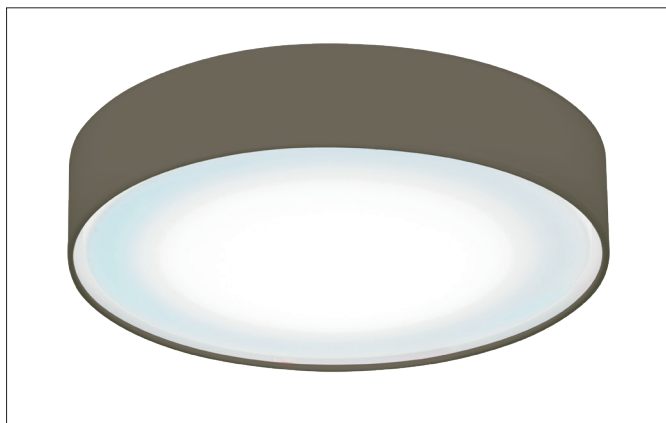

SOFT TUBE Surface mounted luminaire, 780 mm

Article no. 58258782

Light.
For Generations.**Tender**

Surface mounted luminaire, 780 mm, shade brown grey, Round. Surface mounting, Ceiling-mounted. Cylindrical fabric luminaire for ceiling mounting. Polycarbonate foil diffuser, shade material: chintz. For more available shade variants and special solutions you can download a PDF file for each product online from our website. Luminous flux measured with 5 x 10 W LED retrofit lamp (not included). Lamp holder: E27, Mounting method: Surface mounting, Place of installation: Ceiling-mounted, Degree of protection: according to DIN EN 60529 IP20, Protection class: (EN 61140) I, Voltage: 230V AC 50Hz, Power: 60 W, Amount of light sources / fittings: 5 Qty, Luminous flux : 3.040 lm, Control: Other.

Article data	
Article no.	58258782
GTIN	4251433947745
Series name	SOFT TUBE
Short description	Surface mounted luminaire, 780 mm
Material	Steel
Colour	White
Shape	Round
Outer diameter	780 mm
Hight	180 mm
Shade colour	Brown gray
Shade material	Chintz
Chintz colour code	66.8003.82
Weight	5.000 kg

SOFT TUBE Surface mounted luminaire, 780 mm

Article no. 58258782

Light.
For Generations.

Operating technology of the luminaire	
Voltage type	AC
AC nominal voltage max	230 V
Frequenz max.	50 Hz
Lamp holder	E27
Protection class	I
Degree of protection	IP20
Control	Other
Bulb change possible	Yes