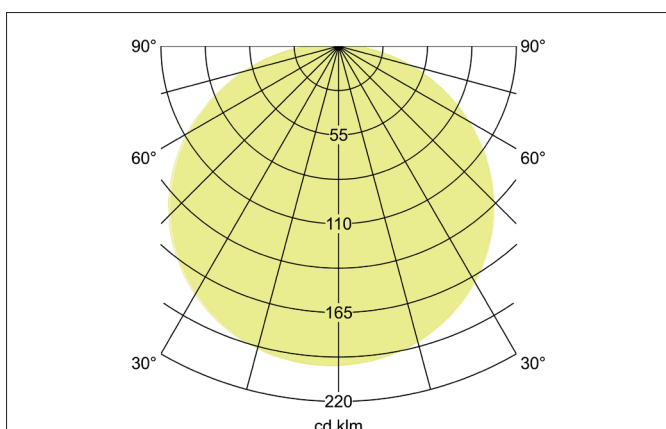

SOFT TUBE Surface mounted luminaire, 780 mm

Article no. 58258782

Light.
For Generations.**Tender**

Surface mounted luminaire, 780 mm, shade brown grey, Round. Surface mounting, Ceiling-mounted. Cylindrical fabric luminaire for ceiling mounting. Polycarbonate foil diffuser, shade material: chintz. For more available shade variants and special solutions you can download a PDF file for each product online from our website. Luminous flux measured with 5 x 10 W LED retrofit lamp (not included). Lamp holder: E27, Mounting method: Surface mounting, Place of installation: Ceiling-mounted, Degree of protection: according to DIN EN 60529 IP20, Protection class: (EN 61140) I, Voltage: 230V AC 50Hz, Power: 60 W, Amount of light sources / fittings: 5 Qty, Luminous flux : 3.040 lm, Control: Other.

Article data	
Article no.	58258782
GTIN	4251433947745
Series name	SOFT TUBE
Short description	Surface mounted luminaire, 780 mm
Material	Steel
Colour	White
Shape	Round
Outer diameter	780 mm
Hight	180 mm
Shade colour	Brown gray
Shade material	Chintz
Chintz colour code	66.8003.82
Weight	5.000 kg

SOFT TUBE Surface mounted luminaire, 780 mm

Article no. 58258782

Light.
For Generations.

Operating technology of the luminaire	
Voltage type	AC
AC nominal voltage max	230 V
Frequenz max.	50 Hz
Lamp holder	E27
Protection class	I
Degree of protection	IP20
Control	Other
Bulb change possible	Yes