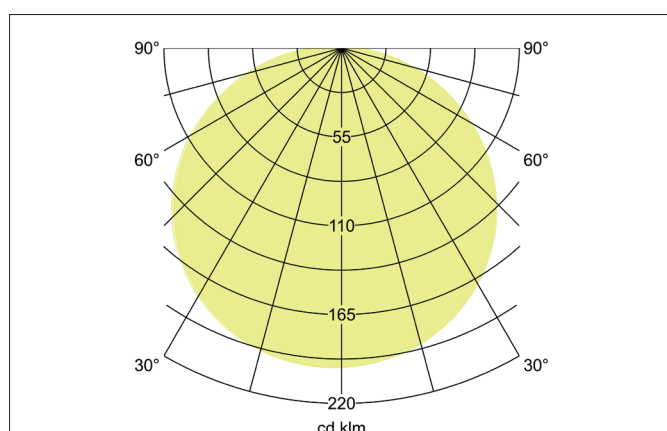

**SOFT TUBE Surface mounted luminaire, 480 mm**

Article no. 58254776

Light.  
For Generations.**Tender**

Surface mounted luminaire, 480 mm, shade milk chocolate, Round. Surface mounting, Ceiling-mounted. Cylindrical fabric luminaire for ceiling mounting. Polycarbonate foil diffuser, shade material: chintz. For more available shade variants and special solutions you can download a PDF file for each product online from our website. Luminous flux measured with 3 x 10 W LED retrofit lamp (not included). Lamp holder: E27, Mounting method: Surface mounting, Place of installation: Ceiling-mounted, Degree of protection: according to DIN EN 60529 IP20, Protection class: (EN 61140) I, Voltage: 230V AC 50Hz, Power: 60 W, Amount of light sources / fittings: 3 Qty, Luminous flux : 1.830 lm, Control: Other.

Article data	
Article no.	58254776
GTIN	4251433951643
Series name	SOFT TUBE
Short description	Surface mounted luminaire, 480 mm
Material	Steel
Colour	White
Shape	Round
Outer diameter	480 mm
Hight	180 mm
Shade colour	Milk chocolate
Shade material	Chintz
Chintz colour code	66.8003.76
Weight	1.600 kg

**SOFT TUBE Surface mounted luminaire, 480 mm**

Article no. 58254776

Light.  
For Generations.

Operating technology of the luminaire	
Voltage type	AC
AC nominal voltage max	230 V
Frequenz max.	50 Hz
Lamp holder	E27
Protection class	I
Degree of protection	IP20
Control	Other
Bulb change possible	Yes