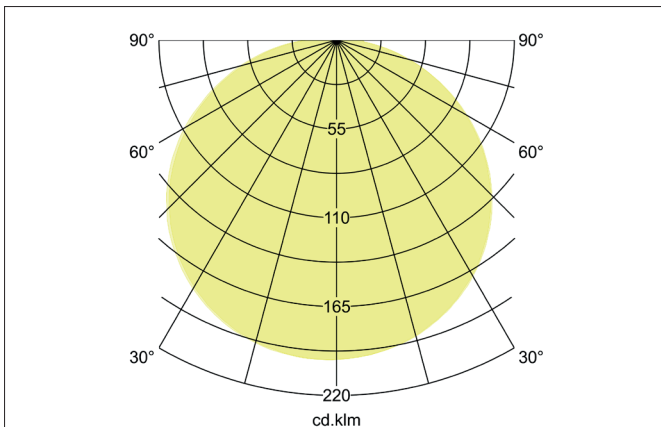

**SOFT CUBE Surface mounted luminaire, 580 x 580 mm**  
Article no. 58237711

Light.  
For Generations.

**Tender**

Surface mounted luminaire, 580 x 580 mm, shade raw white, Square.Surface mounting, Ceiling-mountedSquare fabric luminaire for ceiling mounting. Polycarbonate foil diffuser, shade material: Chintz. For more available shade variants and special solutions you can download a PDF file for each product online from our website. Luminous flux measured with 5 x 10 W LED retrofit lamp (not included).Lamp holder: E27, Mounting method: Surface mounting, Place of installation: Ceiling-mounted, Degree of protection: according to DIN EN 60529 IP20, Protection class: (EN 61140) I, Voltage: 230V AC 50Hz, Power: 60 W, Amount of light sources / fittings: 5 Qty, Luminous flux : 3.040 lm, Control: Other.

Article data	
Article no.	58237711
GTIN	4251433929482
Series name	SOFT CUBE
Short description	Surface mounted luminaire, 580 x 580 mm
Material	Steel
Colour	White
Shape	Square
Length	580 mm
Width	580 mm
Hight	180 mm
Shade colour	Raw white
Shade material	Chintz
Chintz colour code	66.8003.11
Weight	2.000 kg

**SOFT CUBE Surface mounted luminaire, 580 x 580 mm**

Article no. 58237711

Light.  
For Generations.

Operating technology of the luminaire	
Voltage type	AC
AC nominal voltage max	230 V
Frequenz max.	50 Hz
Lamp holder	E27
Protection class	I
Degree of protection	IP20
Control	Other
Bulb change possible	Yes