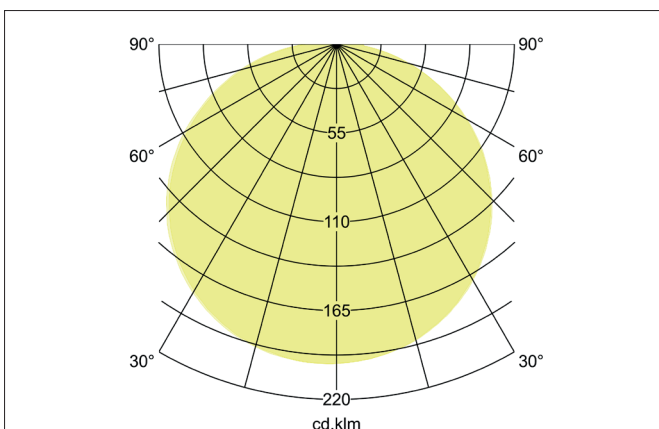

SOFT CUBE Surface mounted luminaire, 380 x 380 mm
Article no. 58233000Light.
For Generations.**Tender**

Surface mounted luminaire, 380 x 380 mm, shade brown grey, Square.Surface mounting, Ceiling-mountedSquare fabric luminaire for ceiling mounting. Polycarbonate foil diffuser, shade material: chintz. For more available shade variants and special solutions you can download a PDF file for each product online from our website. Luminous flux measured with 3 x 10 W LED retrofit lamp (not included).Lamp holder: E27, Mounting method: Surface mounting, Place of installation: Ceiling-mounted, Degree of protection: according to DIN EN 60529 IP20, Protection class: (EN 61140) I, Voltage: 230V AC 50Hz, Power: 60 W, Amount of light sources / fittings: 3 Qty, Luminous flux : 1.830 lm, Control: Other.

Article data	
Article no.	58233000
GTIN	4251433921059
Series name	SOFT CUBE
Short description	Surface mounted luminaire, 380 x 380 mm
Material	Steel
Colour	White
Shape	Square
Length	380 mm
Width	380 mm
Hight	180 mm
Shade colour	Brown gray
Shade material	Chintz
Chintz colour code	66.8003.82
Weight	1.500 kg

SOFT CUBE Surface mounted luminaire, 380 x 380 mm

Article no. 58233000

Light.
For Generations.

Operating technology of the luminaire	
Voltage type	AC
AC nominal voltage max	230 V
Frequenz max.	50 Hz
Lamp holder	E27
Protection class	I
Degree of protection	IP20
Control	Other
Bulb change possible	Yes