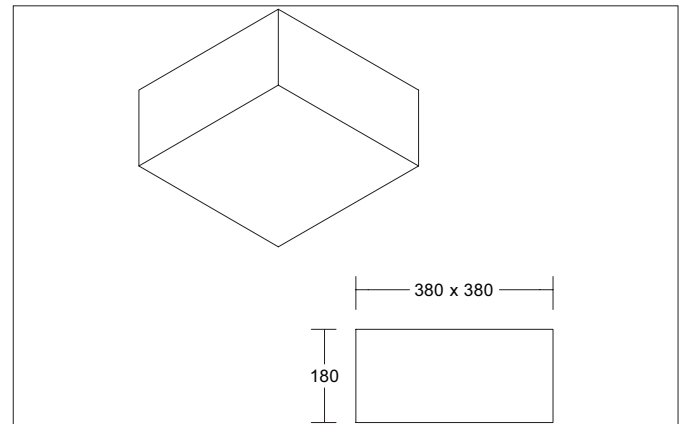

SOFT CUBE Surface mounted luminaire, 380 x 380 mm
Article no. 58233000Light.
For Generations.**Tender**

Surface mounted luminaire, 380 x 380 mm, shade brown grey, Square.Surface mounting, Ceiling-mountedSquare fabric luminaire for ceiling mounting. Polycarbonate foil diffuser, shade material: chintz. For more available shade variants and special solutions you can download a PDF file for each product online from our website. Luminous flux measured with 3 x 10 W LED retrofit lamp (not included).Lamp holder: E27, Mounting method: Surface mounting, Place of installation: Ceiling-mounted, Degree of protection: according to DIN EN 60529 IP20, Protection class: (EN 61140) I, Voltage: 230V AC 50Hz, Power: 60 W, Amount of light sources / fittings: 3 Qty, Luminous flux : 1.830 lm, Control: Other.

Article data	
Article no.	58233000
GTIN	4251433921059
Series name	SOFT CUBE
Short description	Surface mounted luminaire, 380 x 380 mm
Material	Steel
Colour	White
Shape	Square
Length	380 mm
Width	380 mm
Hight	180 mm
Shade colour	Brown gray
Shade material	Chintz
Chintz colour code	66.8003.82
Weight	1.500 kg

SOFT CUBE Surface mounted luminaire, 380 x 380 mm

Article no. 58233000

Light.
For Generations.

Operating technology of the luminaire	
Voltage type	AC
AC nominal voltage max	230 V
Frequenz max.	50 Hz
Lamp holder	E27
Protection class	I
Degree of protection	IP20
Control	Other
Bulb change possible	Yes