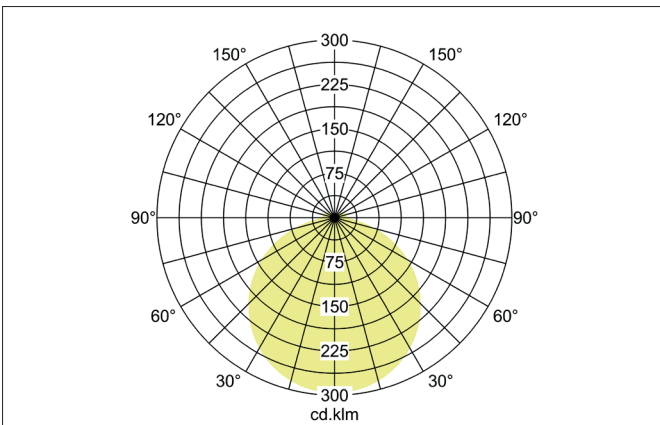

KORI LED surface mounted luminaire, 310 x 310 mm, with indirect light component

Article no. 58192782

Light.
For Generations.

Tender
LED surface mounted luminaire, 310 x 310 mm, with indirect light component, shade brown grey, Square.Surface mounting, Ceiling-mountedCeiling luminaire in square design with rounded corners, light emission through mouth-blown, matte opal glass with indirect light component. On/off switchable. Shade material: Chintz. For more available shade variants and special solutions you can download a PDF file for each product online from our website. Mounting method: Surface mounting, Place of installation: Ceiling-mounted, Degree of protection: according to DIN EN 60529 IP20, Protection class: (EN 61140) I, Voltage: 230V AC 50Hz, Power: 15 W, Amount of light sources / fittings: 1 Qty, Luminous flux : 1.370 lm, Colour temperature: 3.000 K, Dimmable: No, Control: on/off.

Article data	
Article no.	58192782
GTIN	4251433937531
Series name	KORI
Short description	LED surface mounted luminaire, 310 x 310 mm, with indirect light component
Material	Steel
Colour	White
Shape	Square
Length	310 mm
Width	310 mm
Hight	90 mm
Shade colour	Brown gray
Shade material	Chintz
Chintz colour code	66.8003.82
Weight	2.940 kg

KORI LED surface mounted luminaire, 310 x 310 mm, with indirect light component

Article no. 58192782

Light.
For Generations.

Lighting technology	
Colour temperature	3.000 K
Light colour	White
Luminous flux	1,370 lm
System efficiency	91 lm/W
Colour rendering	CRI > 80
Reflector	Without
Light sharing	Symmetric