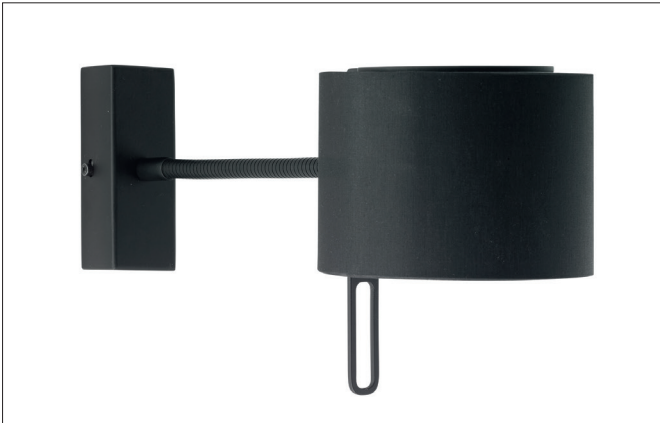

Wall surface mounted luminaire, with fabric shade  
Article no. 58152080

Light.  
For Generations.

#### Tender

Wall surface mounted luminaire, with fabric shade, black, Round. Surface mounting, Wall-mounted Wall surface-mounted luminaire with a fabric shade, head can be pivoted by 180°, diameter: 140 mm, height: 170 mm, outreach: 420 mm, Flexible arm length: 250 mm, shade material: chintz, surface: black powdered. For more available shade variants and special solutions you can download a PDF file for each product online from our website. Lamp holder: G9, Mounting method: Surface mounting, Place of installation: Wall-mounted, Degree of protection: according to DIN EN 60529 IP20, Protection class: (EN 61140) I, Voltage: 230V AC 50Hz, Power: 48W, Amount of light sources / fittings: 1.0 Qty, Control: Other.

Article data	
Article no.	58152080
GTIN	4251433920847
Short description	Wall surface mounted luminaire, with fabric shade
Material	Aluminium / Brass / Iron
Colour	Black
Shape	Round
Hight	170 mm
Shade colour	Black
Shade material	Chintz
Weight	0.620 kg

Wall surface mounted luminaire, with fabric shade  
Article no. 58152080

Light.  
For Generations.

Operating technology of the luminaire	
Voltage type	AC
AC nominal voltage max	230 V
Frequenz max.	50 Hz
Lamp	HV halogen lamp
Lamp holder	G9
Protection class	I
Degree of protection	IP20
Control	Other
Bulb change possible	Yes