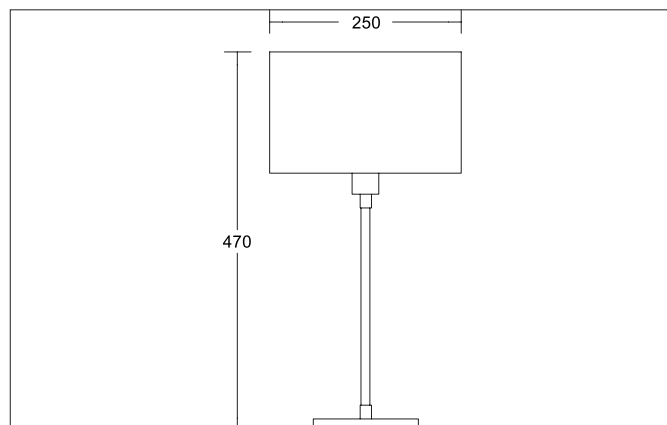

ISSORIA Table lamp, with fabric shade

Article no. 58107020

Light.
For Generations.**Tender**

Table lamp, with fabric shade, chrome / shade black, Round. Surface mounting, Table-mounted. Table lamp with a fabric shade, shade material: chintz, surface: chrome. Diameter: 250 mm, height: 470 mm. Approximately 1000 mm visible, black supply line with cord between manual switch and Euro flat plug. For more available shade variants and special solutions you can download a PDF file for each product online from our website. Lamp holder: E27, Mounting method: Surface mounting, Place of installation: Table-mounted, Degree of protection: according to DIN EN 60529 IP20, Protection class: (EN 61140) I, Voltage: 230V AC 50Hz, Power: 60 W, Amount of light sources / fittings: 1 Qty, without control gear, Control: Other.

Article data	
Article no.	58107020
GTIN	4251433920748
Series name	ISSORIA
Short description	Table lamp, with fabric shade
Material	Brass / Iron
Colour	Chrome
Shape	Round
Shade colour	Black
Shade material	Chintz
Weight	4.000 kg

ISSORIA Table lamp, with fabric shade

Article no. 58107020

Light.
For Generations.

Operating technology of the luminaire	
Voltage type	AC
AC nominal voltage max	230 V
Frequenz max.	50 Hz
Lamp	Incandescent lamp
Lamp holder	E27
Protection class	I
Degree of protection	IP20
Control	Other
Bulb change possible	Yes

Mounting technology	
Mounting method	Surface mounting
Place of installation	Table-mounted
Adjustability	Not adjustable

Packing data	
Gross weight	5 kg
Length of packaging	600 mm
Packaging width	790 mm
Packaging height	1,450 mm
Disposal at end of life	This product must not be disposed of with household waste. You are obliged, to dispose of such electrical waste separately. By disposing of electrical waste and other old or defective electronics separately, you support recycling or other forms of re-use. In that way you help to take care and to avoid that harmful substances get into the environment.