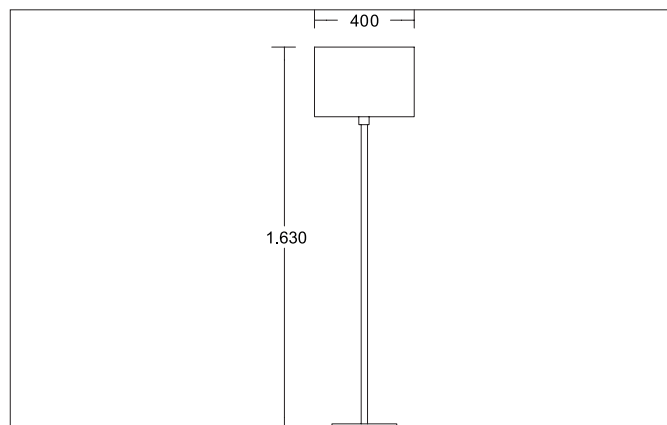

ISSORIA Floor light, with fabric shade

Article no. 58100020

Light.
For Generations.**Tender**

Floor light, with fabric shade, chrome / shade black, Round. Surface mounting, Floor-mounted. Floor light with a fabric shade, shade material: chintz, surface: chrome, approximately 1350 mm visible, black supply line with cord between foot switch and Schucko plug. For more available shade variants and special solutions you can download a PDF file for each product online from our website. Lamp holder: E27, Mounting method: Surface mounting, Place of installation: Floor-mounted, Degree of protection: according to DIN EN 60529 IP20, Protection class: (EN 61140) I, Voltage: 230V AC 50Hz, Power: 100 W, Amount of light sources / fittings: 1 Qty, without control gear, Control: Other.

Article data	
Article no.	58100020
GTIN	4251433920724
Series name	ISSORIA
Short description	Floor light, with fabric shade
Material	Brass / Iron
Colour	Black / Chrome
Shape	Round
Height	1630 mm
Shade colour	Black
Shade material	Chintz
Weight	9.000 kg

ISSORIA Floor light, with fabric shade

Article no. 58100020

Light.
For Generations.

Operating technology of the luminaire	
Voltage type	AC
AC nominal voltage max	230 V
Frequenz max.	50 Hz
Lamp	Incandescent lamp
Lamp holder	E27
Protection class	I
Degree of protection	IP20
Control	Other
Bulb change possible	Yes

Mounting technology	
Mounting method	Surface mounting
Place of installation	Floor-mounted
Adjustability	Not adjustable

Packing data	
Gross weight	10 kg
Length of packaging	600 mm
Packaging width	790 mm
Packaging height	1,450 mm
Disposal at end of life	This product must not be disposed of with household waste. You are obliged, to dispose of such electrical waste separately. By disposing of electrical waste and other old or defective electronics separately, you support recycling or other forms of re-use. In that way you help to take care and to avoid that harmful substances get into the environment.