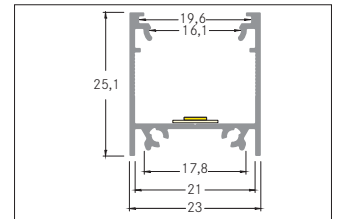

Surface-mounted profile complete set 1000 mm
Artikel-Nr. 53921260

Surface-mounted profile complete set 1000 mm. dimensions profile: length: 1000 mm x width: 23 mm x height: 25,1 mm .

Artikel-Nr.	53921260
Stand:	28.06.2021 15:07

Length	1000 mm	Height	25.1 mm
Width	23 mm		